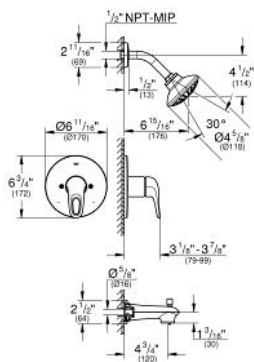

EUROSTYLE Pressure Balance Valve Bathtub/ Shower Combo Faucet

MODEL # 35062003

Pure Freude
an Wasser

GROHE

Product Description:

EUROSTYLE

Pressure Balance Valve Bathtub/Shower Combo Faucet

Standard Specification:

- Consisting of:
- Pressure Balance Valve (19 989)
- Without concealed body
- Final installation set for:
- For use with GrohSafe Universal Pressure Balance Rough-In Valve (35 015 000)
- Shower head: Euphoria 110 Mono, 1 spray, 2.0 gpm (27 810)
- Shower arm
- Diverter tub spout (13 379)
- **GROHE StarLight** chrome finish