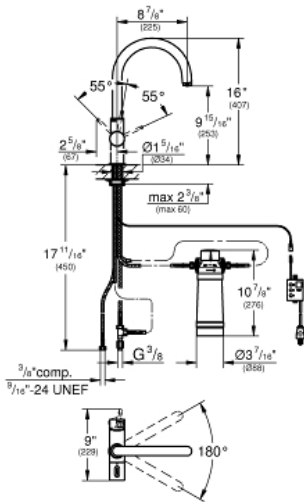

GROHE BLUE PURE  
Kitchen Faucet Starter Kit  
MODEL # 31312DC1

Pure Freude  
an Wasser

GROHE

**Product Description:**  
**GROHE BLUE PURE**  
**Kitchen Faucet Starter Kit**

**Standard Specification:**

- GROHE Blue single-lever faucet with filter function
- Single hole installation
- Separate handle for filtered water
- GROHE SilkMove 1.4" (35 mm) ceramic cartridge
- Adjustable flow rate limiter
- GROHE StarLight finish
- Swivel Spout
- Swivel area 180°
- Separate internal water ways for filtered and non-filtered water
- Stainless steel flex lines
- Type of protection IP 21
- Main switching power supply 100 - 240 V AC (50/60 Hz) with safety extra-low voltage (SELV) 6 V DC to change filter display unit
- GROHE Blue 600 l filter, filter head with flexible adjustment
- Noise classification 1 in accordance with DIN4109 incl. certificate
- Max Flow Rate: 1.75 gpm (6.6 L/min)