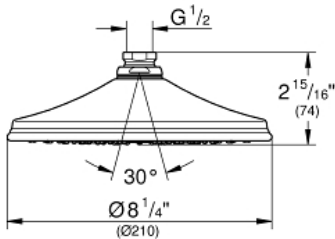

RAINSHOWER RUSTIC 210

Shower Head 1 Spray

MODEL # 26474ZB0

Pure Freude
an Wasser

GROHE

Product Description:
RAINSHOWER RUSTIC 210
Shower Head 1 Spray

Standard Specification:

- Spray pattern: Rain
- Normal (wide) spray **starting at 7 psi** flow pressure
- Diameter 8 1/4"
- 120 spray nozzles
- Brass
- 20° swivel ball joint ($\pm 20^\circ$)
- 1/2" Connection thread
- **GROHE EcoJoy** 1.75 gpm (6.6 l/min) flow limiter
- **GROHE StarLight** finish
- **SpeedClean** anti-lime system