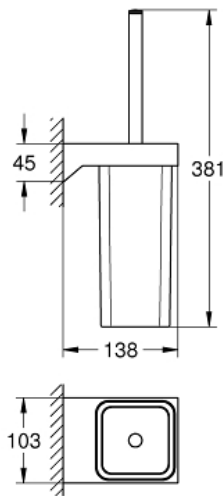

SELECTION CUBE
Toilet Brush Set

MODEL # 40857000

Pure Freude
an Wasser

Product Description:

**SELECTION CUBE
Toilet Brush Set**

Standard Specification:

- Material: Glass/Metal
- Wall mount
- Concealed fastening
- **GROHE StarLight** finish