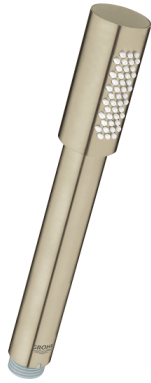

SENA STICK  
Hand Shower  
MODEL # 26465EN0

Pure Freude  
an Wasser

GROHE

**Product Description:**  
SENA STICK  
Hand Shower

**Standard Specification:**

- 1 Spray: Normal
- Metal
- GROHE EcoJoy 1.75 gpm (6.6 l/min) flow limiter
- GROHE DreamSpray perfect spray pattern
- GROHE StarLight finish
- SpeedClean anti-lime system
- Inner WaterGuide for a longer life
- Universal mounting system (fits all standard shower hoses)
- Suitable for instantaneous heater
- Min. recommended pressure: 15 psi (1.0 bar)

**Applicable Codes & Standards:**

- Energy Policy Act of 1992
- ASME A112.18.1/CSA B125.1
- US Federal and State material regulations
- EPA WaterSense®

**Color:**

- 26465EN0 Brushed Nickel