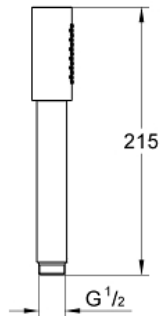

SENA STICK  
Hand Shower  
MODEL # 26465EN0

Pure Freude  
an Wasser

GROHE

**Product Description:**  
SENA STICK  
Hand Shower

**Standard Specification:**

- 1 Spray: Normal
- Metal
- GROHE EcoJoy 1.75 gpm (6.6 l/min) flow limiter
- GROHE DreamSpray perfect spray pattern
- GROHE StarLight finish
- SpeedClean anti-lime system
- Inner WaterGuide for a longer life
- Universal mounting system (fits all standard shower hoses)
- Suitable for instantaneous heater
- Min. recommended pressure: 15 psi (1.0 bar)

**Applicable Codes & Standards:**

- Energy Policy Act of 1992
- ASME A112.18.1/CSA B125.1
- US Federal and State material regulations
- EPA WaterSense®

**Color:**

- 26465EN0 Brushed Nickel