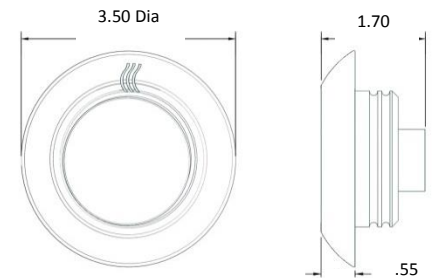

**Installation Notes:**

The control should be installed 60” inches from the floor of the shower, inside the shower only, and away from the steam head.

The steam head should be installed 12” inches from the floor and 6” from any wall. Locate as far as possible from the bathing seating area or location of the users and not below any fixtures.

**Finish Chart:**

Select desired finish and replace XX with code. No-Touch Aromatherapy steam head and control finishes.

PC = Polished Chrome	PN = Polished Nickel
SC = Satin Chrome	SN = Satin Nickel
PB = Polished Brass	BN = Black Nickel
SB = Satin Brass	AN = Antique Nickel
AB = Antique Brass	PG = Polished Gold
COP = Polished Copper	ORB = Oil Rubbed Bronze
ACOP = Antique Copper	WHT = White

**Product Specification:**

The user interface control shall be 2.9” Dia x .63” in dimension. The Control shall be made from billet aluminum and includes the ability to operate and control: Smart Steam and PowerFlush™ System, using 100% networked digital technology.

**Shipping Information:**

Weight..... 4 lbs.  
 Length.....12 in.  
 Width.....12 in.  
 Height.....6 in.

**Styling Information:**

The control and steam head are shown in Contemporary

Contemporary Edge

For any further assistance please contact ThermaSol at 800.776.0711 or [sales@thermasol.com](mailto:sales@thermasol.com)