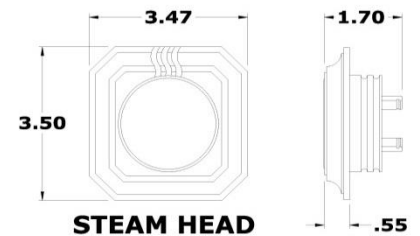

Installation Notes:

The control should be installed 60” inches from the floor of the shower, inside the shower only, and away from the steam head.

The steam head should be installed 12” inches from the floor and 6” from any wall. Locate as far as possible from the bathing seating area or location of the users and not below any fixtures.

Finish Chart:

Select desired finish and replace XX with code. No-Touch Aromatherapy steam head and control finishes.

PC = Polished Chrome	PN = Polished Nickel
SC = Satin Chrome	SN = Satin Nickel
PB = Polished Brass	BN = Black Nickel
SB = Satin Brass	AN = Antique Nickel
AB = Antique Brass	PG = Polished Gold
COP = Polished Copper	ORB = Oil Rubbed Bronze
ACOP = Antique Copper	WHT = White

Product Specification:

The user interface control shall be 3.75” x 3.75” x 0.63” in dimension. The Control shall be made from billet aluminum and includes the ability to operate and control: Smart Steam and PowerFlush™ System, using 100% networked digital technology.

Shipping Information:

Weight..... 4 lbs.
 Length.....12 in.
 Width.....12 in.
 Height.....6 in.

Style Information:

The control and steam head are shown in Regency

Regency Edge

For any further assistance please contact
 ThermaSol at 800.776.0711 or
sales@thermasol.com