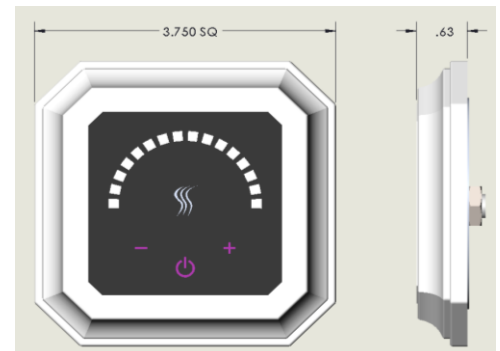

Installation Notes:

The control should be installed 60” inches from the floor of the shower, inside the shower only, and away from the steam head.

The steam head should be installed 12” inches from the floor and 6” from any wall. Locate as far as possible from the bathing seating area or location of the users and not below any fixtures.

Finish Chart:

Select desired finish and replace XX with code. No-Touch Aromatherapy steam head and control finishes.

PC = Polished Chrome	PN = Polished Nickel
SC = Satin Chrome	SN = Satin Nickel
PB = Polished Brass	BN = Black Nickel
SB = Satin Brass	AN = Antique Nickel
AB = Antique Brass	PG = Polished Gold
COP = Polished Copper	ORB = Oil Rubbed Bronze
ACOP = Antique Copper	WHT = White

Product Specification:

The user interface control shall be 3.75” x 3.75” x 0.63” in dimension. The Control shall be made from billet aluminum and includes the ability to operate and control: Smart Steam and PowerFlush™ System, using 100% networked digital technology.

Shipping Information:

Weight..... 4 lbs.
 Length.....12 in.
 Width.....12 in.
 Height.....6 in.

Style Information:

The control and steam head are shown in Regency

Regency Edge

For any further assistance please contact
 ThermaSol at 800.776.0711 or
sales@thermasol.com