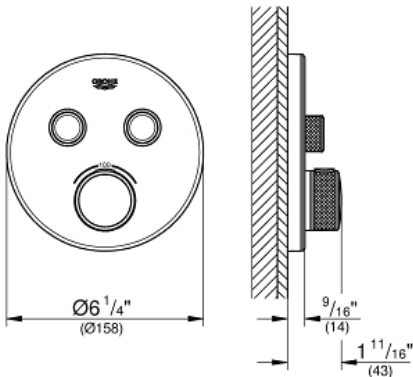

# GROHTHERM SMARTCONTROL Dual Function Thermostatic Trim with Control Module

MODEL # 29160LS0

Pure Freude an Wasser

GROHE

GROHE America, Inc | 200 North Gary Avenue, Suite G, Roselle, IL 60172  
Phone: +1 (800) 444-7643 | Fax: +1 (800) 225-2778 | us-customerservice@grohe.com

## Product Description: Dual Function Thermostatic Trim with Control Module

### Standard Specification:

- Final installation set for:
- Required rough-in-set sold separately (GROHE Rapido SmartBox 35 601 000)
- Metal wall escutcheon with **GROHE QuickFix** (covered escutcheon and shaft sealing, covered fixing), 6° angle adjustable
- 3/8" (10mm) thin profile escutcheon
- **GROHE StarLight** finish
- SmartControl push for ON-OFF, turn for volume adjustment from EcoJoy to Full Flow
- Includes various icons to customize push buttons
- **GROHE TurboStat** Compact cartridge with wax thermoelement
- **GROHE SafeStop** safety button at 100°F/38°C
- Built-in check valve with dirt strainer
- Multiple outlets can be run simultaneously
- Cover plate in moon white acrylic glass
- Maximum flow performance combined: 7.7gpm (29L/min) @ 43.5 psi (3 bar)
- Optional flow reducer for CALGreen compliance included