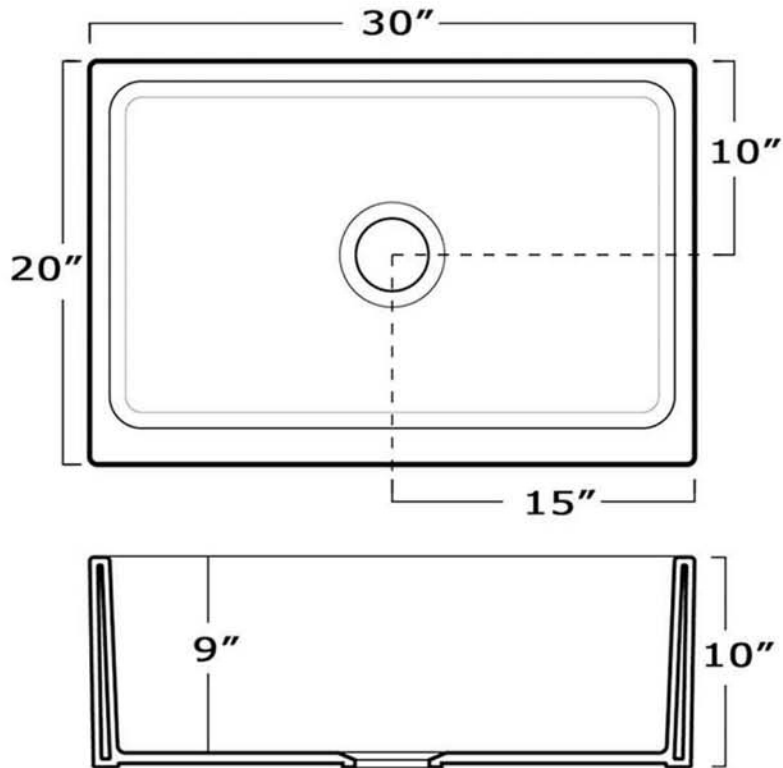

WHQ330

Inside Dimensions
27 1/4" x 16 3/4" x 9"

*As Whitehaus Collection® Farmhaus Fireclay Sinks are individually handmade, sink sizes can vary and all dimensions are approximate. We strongly recommend that your sink be supplied to your cabinetmaker prior to the fabrication of your kitchen cabinets and countertops. Cutouts are not to be made until they are checked against your sink. Whitehaus Collection® recommends the use of a protective grid in the bottom of the sink to avoid potential scuffing from heavy-duty cookware.