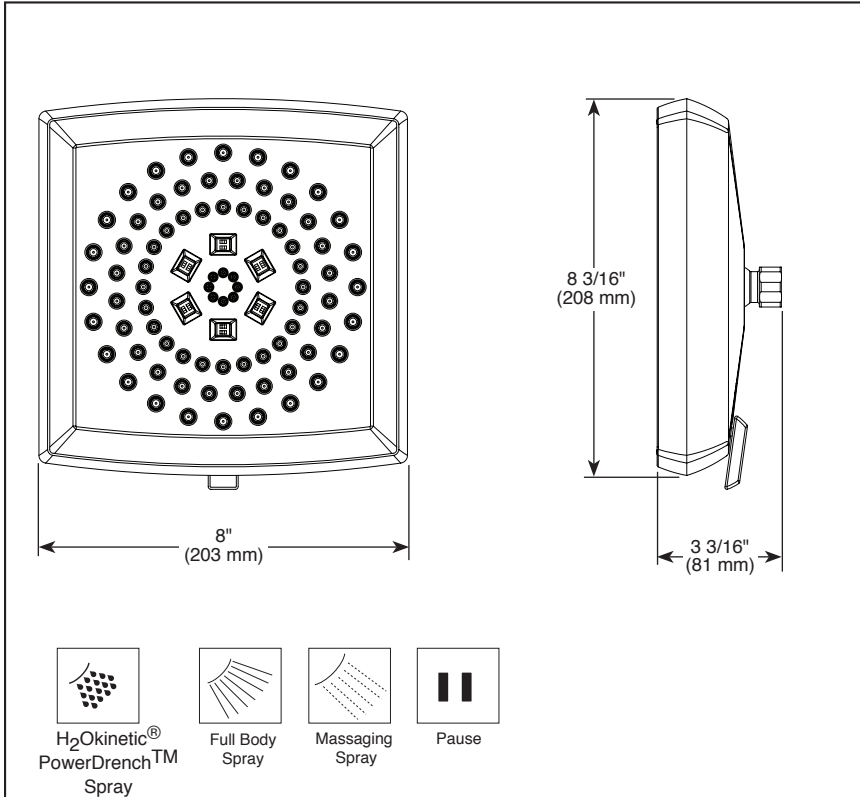

Submitted Model No.: _____

Specific Features: _____

▲ Designate finish suffix

BRIZO®

MULTI-FUNCTION SHOWERHEAD

- Vettis™ Bath Collection
- 4-Function Showerhead Featuring H₂Okinetic® Technology

FEATURES:

- Touch-Clean® Nozzles
- H₂Okinetic® Technology

STANDARD SPECIFICATIONS:

- Showerhead has 1/2"-14 NPSM female connection
- Maximum 1.75 gpm @ 80 psi, 6.6 L/min @ 550 kPa
- Wrench flats for tightening
- Showerhead ball nut pivots, rotates and provides extra thread coverage
- Lever for easy spray selection control
- Finished spray face matches shell finish