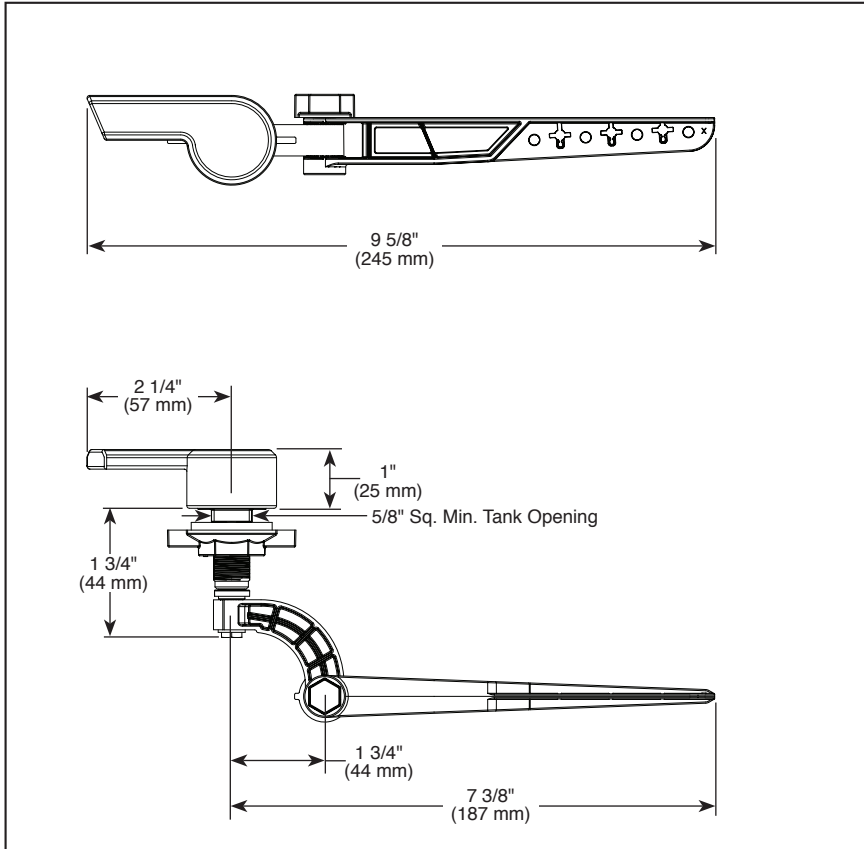

▲ Designate Proper Finish Suffix