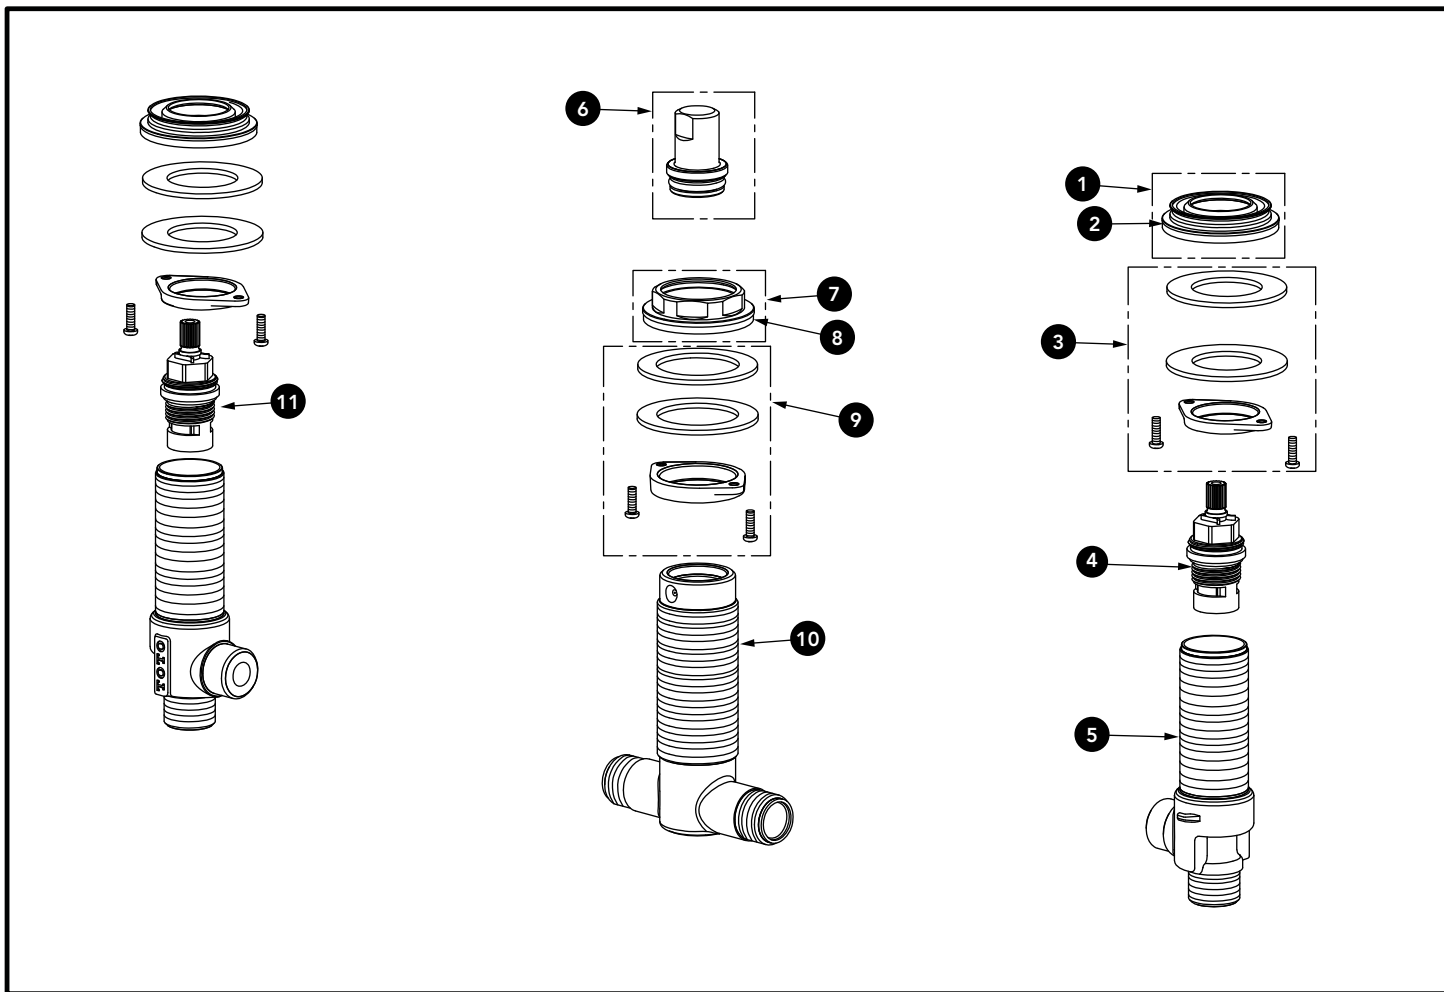

Roman Tub Filler Valve (3-Hole)

Item	Part	Description
1	THP5165	Collar
2	THP5166	Foam Gasket
3	THP5167	Rubber Gasket+Metal Washer +Mounting Nut+Mounting Screws
4	THP4040	Cartridge (COLD)
5	THP5297	Valve Body
6	THP5193	Plug Cover
7	THP5194	Collar
8	THP5195	Foam Gasket
9	THP5196	Rubber Gasket+Metal Washer +Mounting Nut+Mounting Screws
10	THP5197	Diverter Body
11	THP4021	Cartridge (HOT)