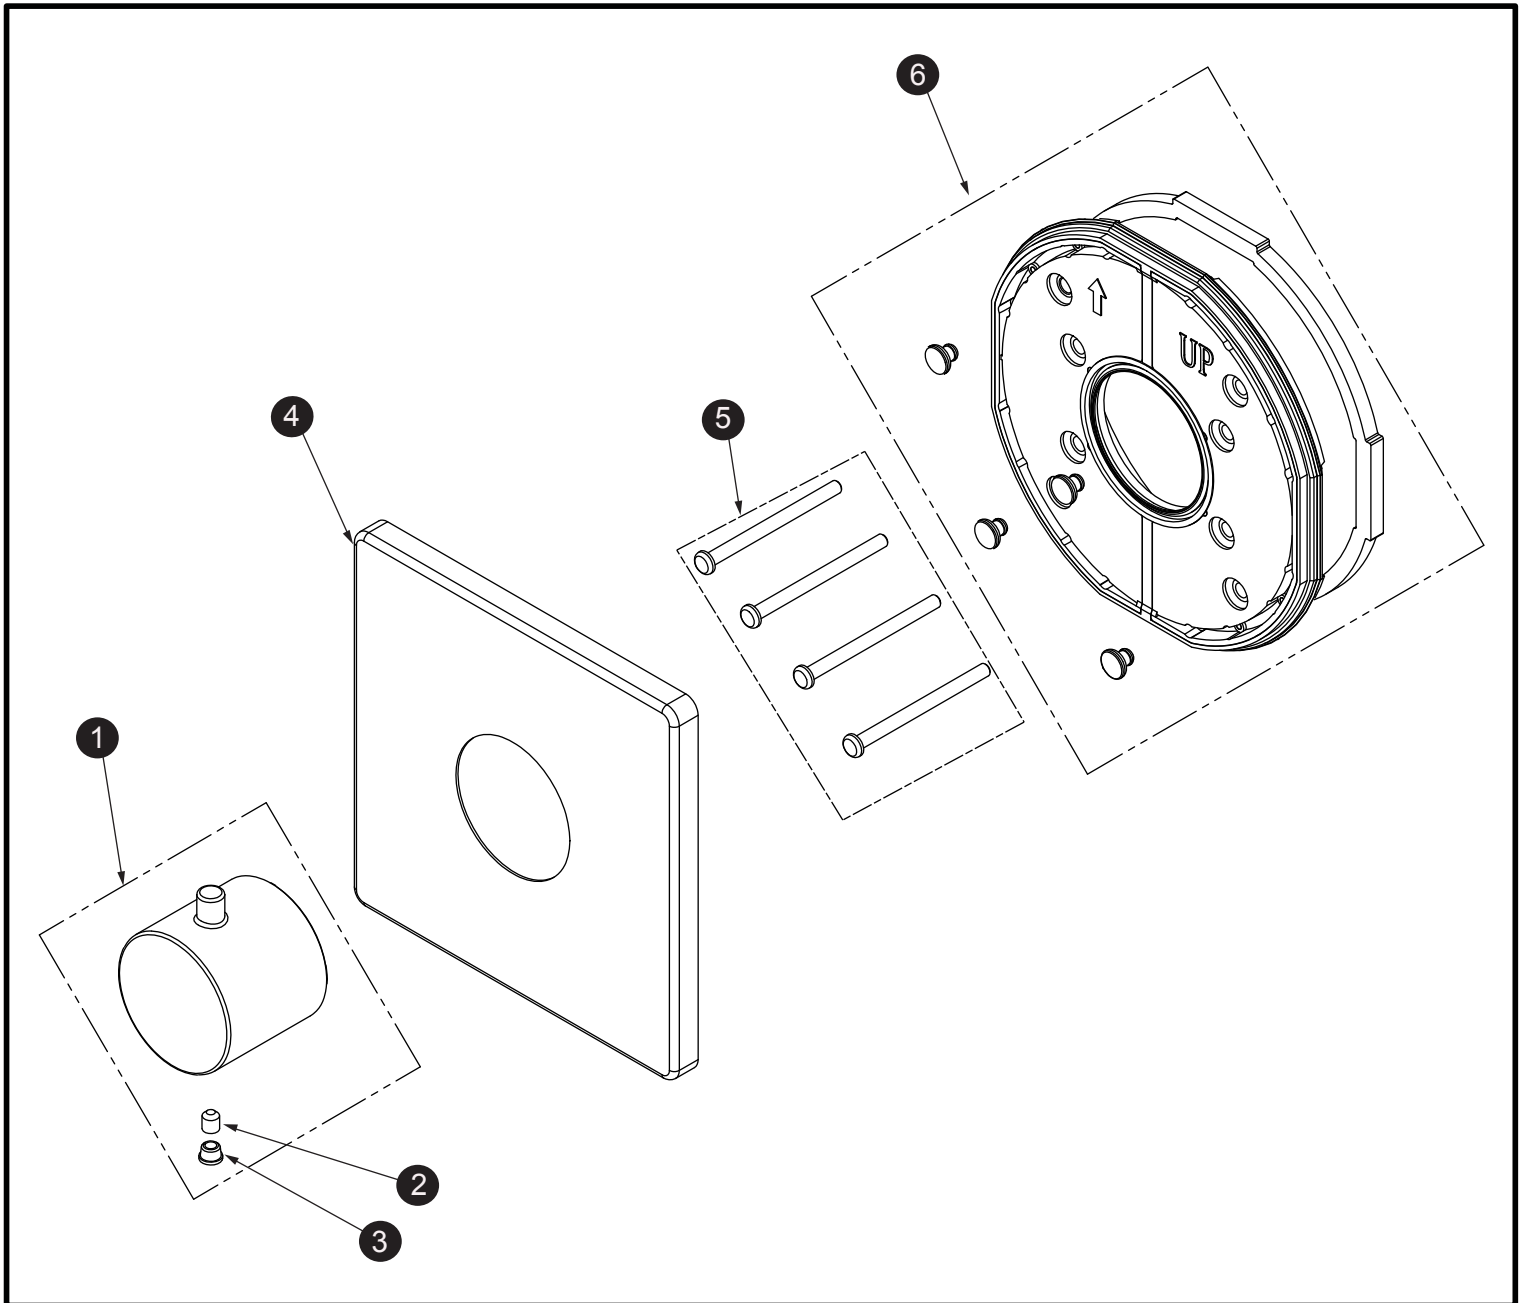

Volume Control Trim (Square)

Item	Part	Description
1*	THP5257#\$\$	Handle
2	THP5258	Set Screw
3	THP5316	Plug
4*	THP5263#\$\$	Trim
5	THP5219	Screw (4pcs/pkg)
6	THP5220	Lining Plate

* Please specify finish when ordering

LEGEND
\$\$ = Denotes Finish
#CP = Polished Chrome
#BN = Brushed Nickel
#PN = Polished Nickel