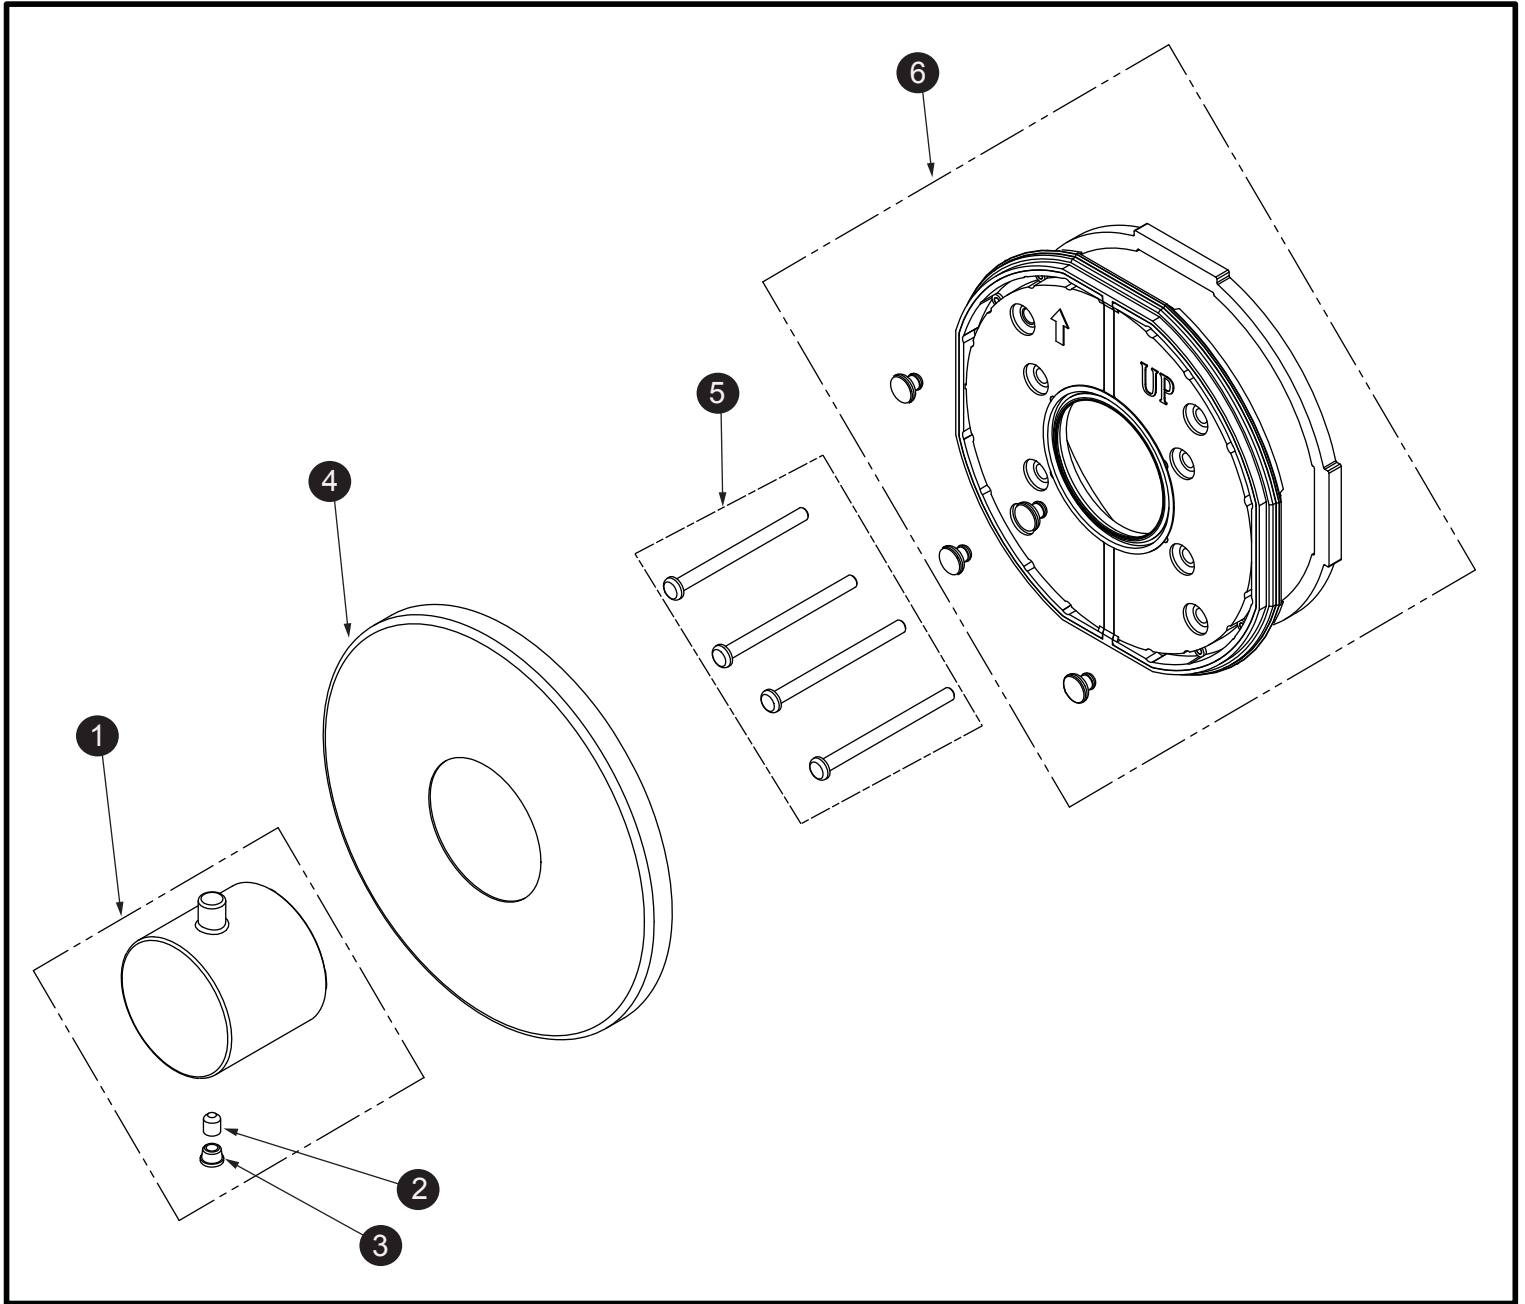

3-Way w/ Shutoff Diverter Trim (Round)

Item	Part	Description
1*	THP5257#\$\$	Handle
2	THP5258	Set Screw
3	THP5316	Plug
4*	THP5260#\$\$	Trim
5	THP5219	Screw (4pcs/pkg)
6	THP5220	Lining Plate

* Please specify finish when ordering

LEGEND
\$\$ = Denotes Finish
#CP = Polished Chrome
#BN = Brushed Nickel
#PN = Polished Nickel