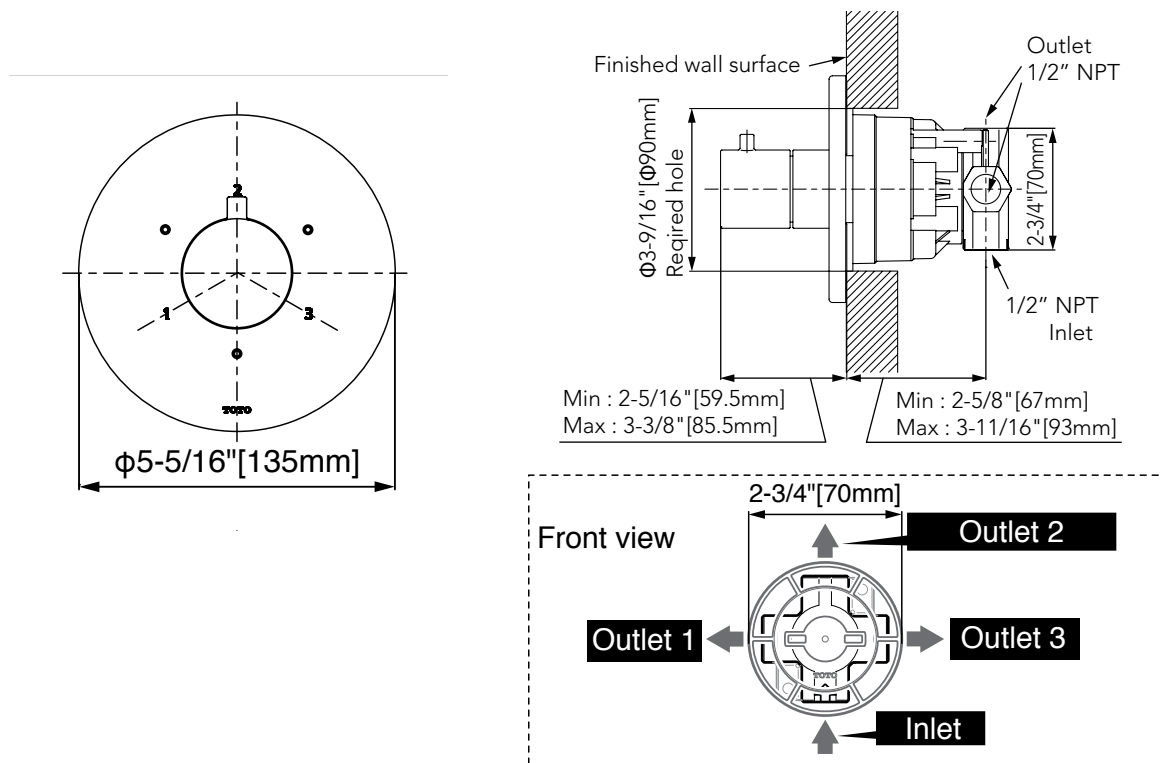

Three-Way Diverter Trim with Off - Round

SPECIFICATIONS

Material	Brass
Warranty	Limited Lifetime (Residential Use) One Year (Commercial Use)
Shipping Weight	1.35 lbs
Shipping Dimensions	7" x 6-3/8" x 5-1/8"

INSTALLATION NOTES

VALVE REQUIRED: TBN01101U 3-way diverter valve with off (sold separately).

DIMENSIONS

TOTO

Ph: (888) 295-8134 | Fax: (800) 699-4889 | www.totousa.com | © TOTO USA

These dimensions and specifications are subject to change without notice