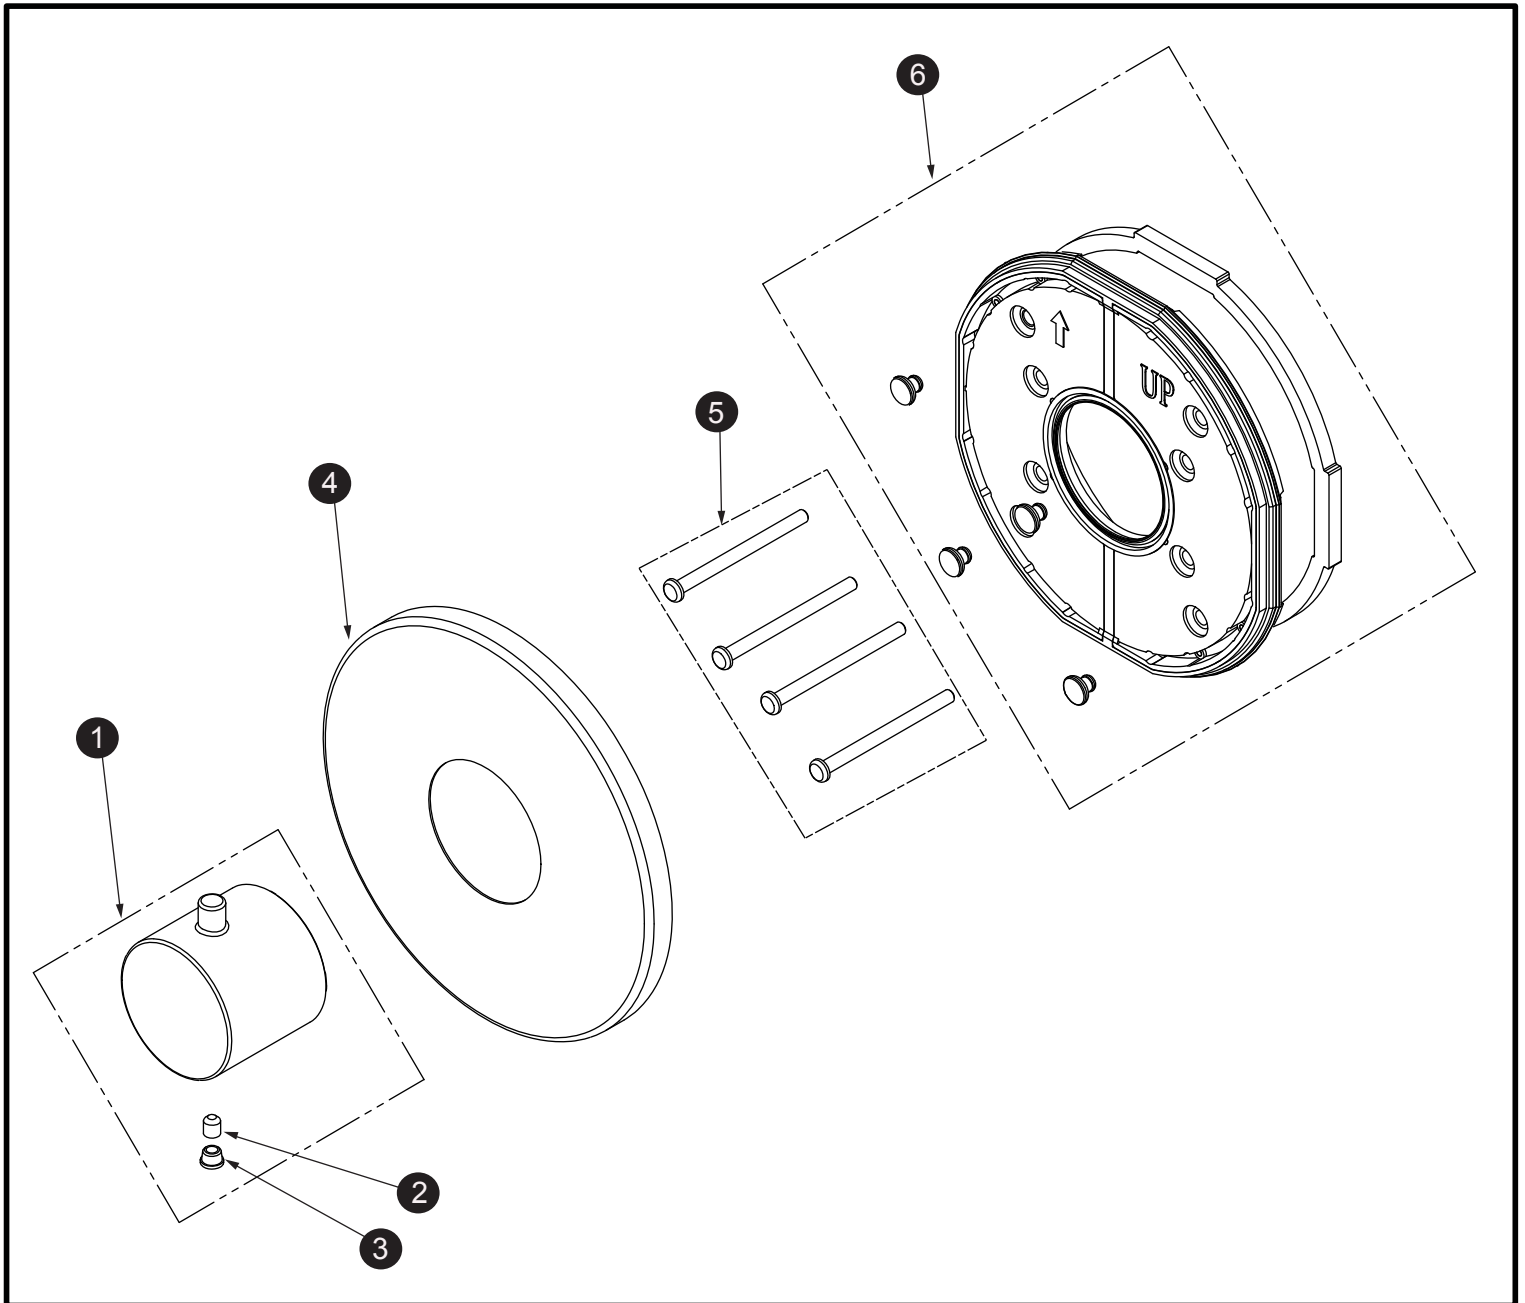

**2-Way w/o Shutoff Diverter Trim (Round)**

Item	Part	Description
------	------	-------------

1*	THP5257#\$\$	Handle
2	THP5258	Set Screw
3	THP5316	Plug
4*	THP5261#\$\$	Trim
5	THP5219	Screw (4pcs/pkg)
6	THP5220	Lining Plate

\* Please specify finish when ordering

**LEGEND**

\$\$ = Denotes Finish

#CP = Polished Chrome

#BN = Brushed Nickel

#PN = Polished Nickel