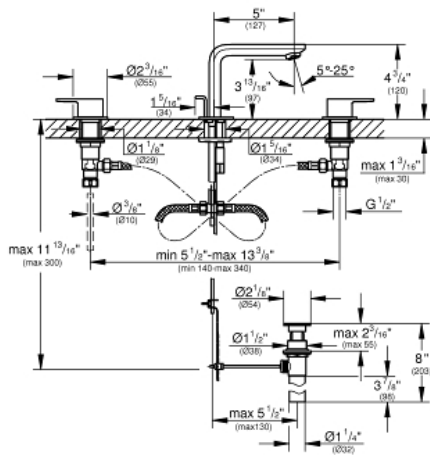

LINEARE  
8" Widespread Two-Handle  
Bathroom Faucet M-Size

MODEL # 2057800A

Pure Freude  
an Wasser

GROHE

**Product Description:**

LINEARE

8" Widespread Two-Handle Bathroom Faucet M-Size

**Standard Specification:**

- Metal lever handle
- 1/2" (13mm) ceramic cartridge (90° turn)
- GROHE StarLight chrome finish
- GROHE AquaGuide adjustable flow control
- GROHE QuickFix rapid installation system
- Spout with flow control
- Includes waste-set drain assembly
- Pressure resistant
- Flexible connection hoses between spout and side valves
- 1/2" x 7/16" (13mm x 10.5mm) union nut