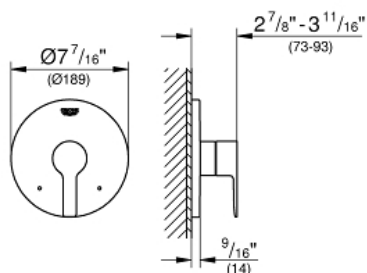

LINEARE  
Pressure Balance Valve Trim  
MODEL # 29167001

Pure Freude  
an Wasser

GROHE

ADA

C

**Product Description:**

LINEARE

Pressure Balance Valve Trim

**Standard Specification:**

- Without concealed body
- For use with Grohsafe Rough-In Valve (35 015)
- Escutcheon with wall sealing

**Applicable Codes & Standards:**

- ASME A112.18.1/CSA B125.1
- ICC/ANSI A117.1