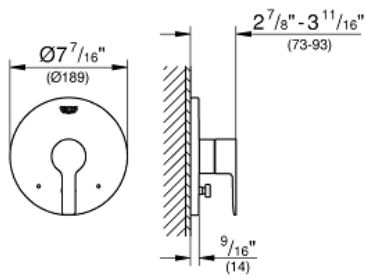

LINEARE  
Pressure Balance Valve Trim with  
Diverter

MODEL # 29168EN1

Pure Freude  
an Wasser

GROHE

**Product Description:**

**LINEARE**

**Pressure Balance Valve Trim with Diverter**

**Standard Specification:**

- Without concealed body
- For use with Grohsafe rough-in valve with diverter 35 016
- Escutcheon with wall sealing

**Applicable Codes & Standards:**

- ASME A112.18.1/CSA B125.1

**Color:**

- 29168EN1 Brushed Nickel