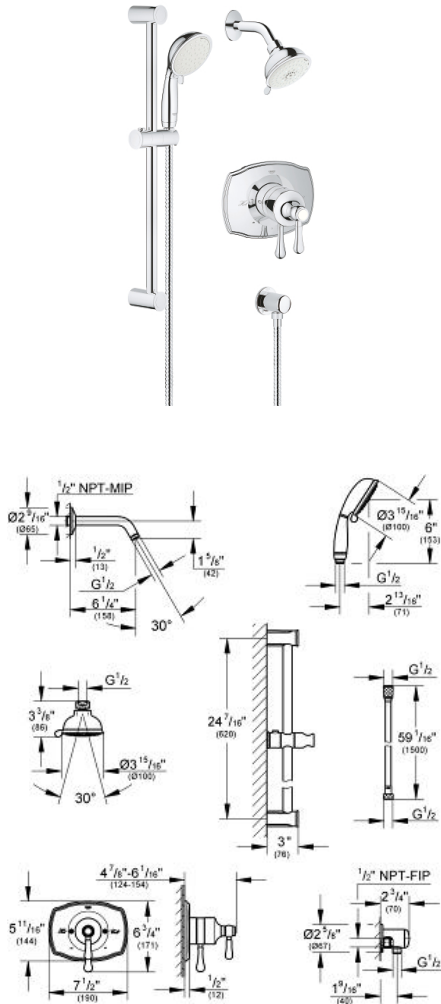

GROHFLEX SHOWER SET

Pressure Balance Valve

MODEL # 35053001

Pure Freude
an Wasser

GROHE

Product Description:

GROHFLEX SHOWER SET

Pressure Balance Valve

Standard Specification:

- Shower combination
- Consisting of:
 - New Tempesta Rustic 100 head shower IV 1.75 gpm (6.6 l/min) (26 045)
 - Relexa 6 5/8" shower arm (27 412)
 - GrohFlex PBV Authentic dual function (19 844)
 - New Tempesta Rustic 100 hand shower II, 1.75 gpm (6.6 l/min) (26 048)
 - Rotaflex shower hose (59") (28 417)
 - Relexa wall union (28 672)
- Requires GrohFlex Universal Rough-In Box (35 026)

Applicable Codes & Standards:

- Energy Policy Act of 1992
- ASME A112.18.1/CSA B125.1
- EPA WaterSense®

Color:

- 35053001 StarLight Chrome