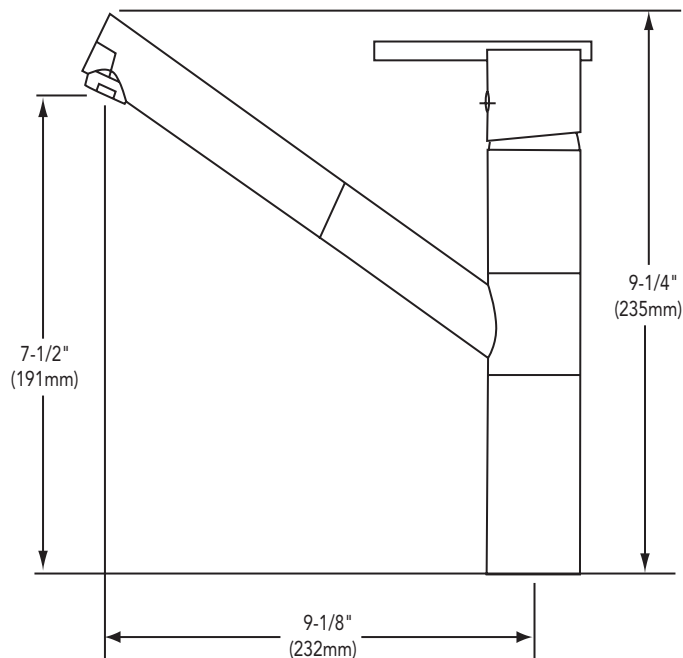

**Allure™ Single Handle Pull-Out
Kitchen Faucet
Model LK6140**

FEATURES

- Single hole top mount installation
  - 1/2" (13mm) diameter faucet hole required
  - Maximum countertop thickness 1-1/2" (38mm)
- Single-lever faucet with single stream pull-out spray
- 120° swing spout body with solid brass construction
- Removable ceramic disc cartridge
- Flexible supply tubes with 1/2" (13mm) male I.P.S. adapters.
- Available in the following colors & finishes
  - Chrome LK6140CR
  - Brushed nickel LK6140NK
- Ship Wt. 7.25 lbs. (3.3Kg)
- Due to the weight of this faucet, Elkay recommends that it be installed to an 18" (457mm) gauge stainless steel sink (or heavier) or to a solid surface countertop
- Maximum flow rate
  - 2.5 GPM/9.5 L/min at 80 P.S.I.G
  - 2.2 GPM/8.3 L/min at 60 P.S.I.G

WARRANTY

- Limited Lifetime

COMPLIES WITH:

- ANSI/NSF61-CERTIFIED
- ASME A112.18.1-05/CSA B125.1-2005-CERTIFIED
- CA AB1953/VT S152
- cUPC-CERTIFIED
- UPC-CERTIFIED

SEE OTHER SIDE FOR REPLACEMENT PARTS