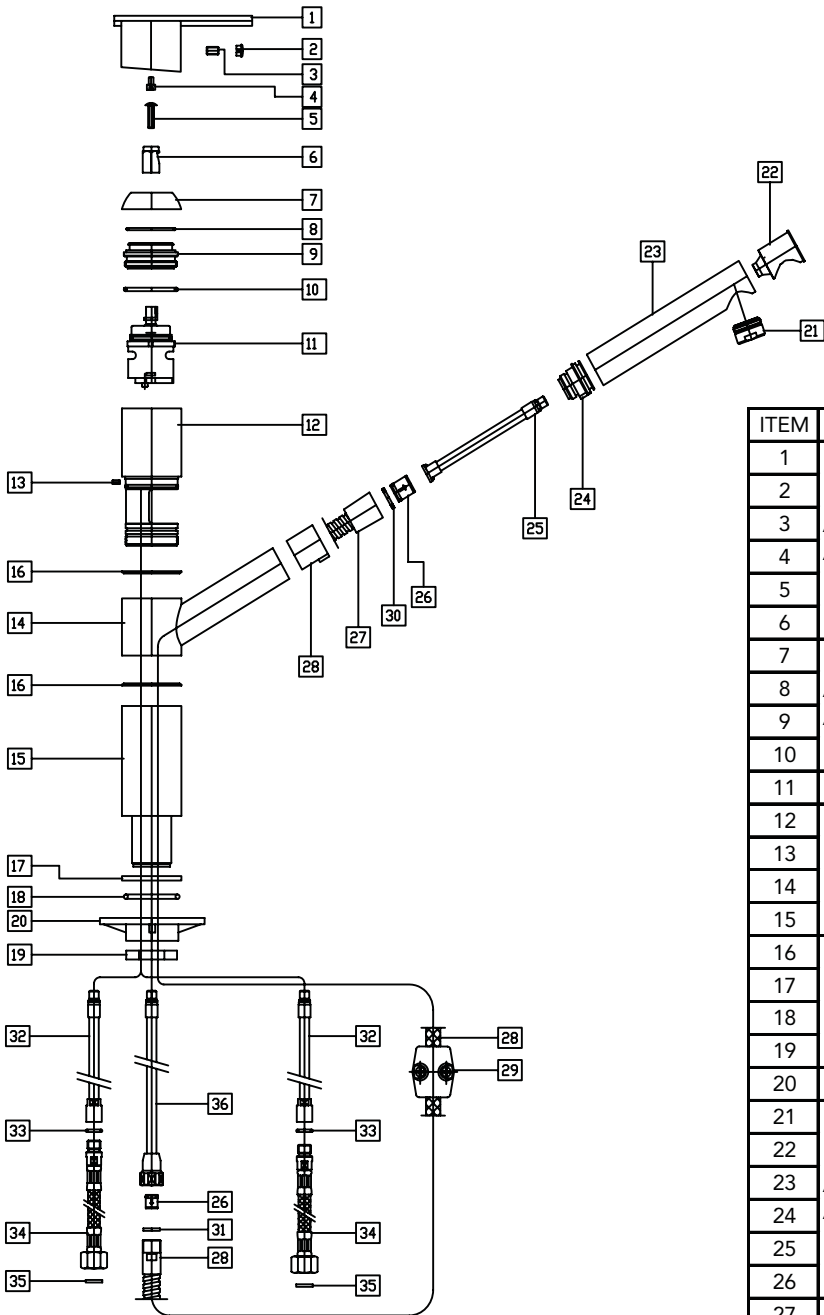

**Allure™ Single Handle Pull-Out
Kitchen Faucet
Model LK6140****FEATURES**

- Single hole top mount installation
 - 1/2" (13mm) diameter faucet hole required
 - Maximum countertop thickness 1-1/2" (38mm)
- Single-lever faucet with single stream pull-out spray
- 120° swing spout body with solid brass construction
- Removable ceramic disc cartridge
- Flexible supply tubes with 1/2" (13mm) male I.P.S. adapters.
- Available in the following colors & finishes
 - Chrome LK6140CR
 - Brushed nickel LK6140NK
- Ship Wt. 7.25 lbs. (3.3Kg)
- Due to the weight of this faucet, Elkay recommends that it be installed to an 18" (457mm) gauge stainless steel sink (or heavier) or to a solid surface countertop
- Maximum flow rate
 - 2.5 GPM/9.5 L/min at 80 P.S.I.G
 - 2.2 GPM/8.3 L/min at 60 P.S.I.G

ITEM	PART	DESCRIPTION
1		
2		
3	A56058R - CHROME	LEVER HANDLE ASSEMBLY
4	A56063R - BRUSHED NICKEL	
5		
6		
7		
8	A56057R - CHROME	METAL WASHER/COVER
9	A56062R - BRUSHED NICKEL	
10		
11	A54236	CARTRIDGE
12		
13	N/A	N/A
14		
15		
16		
17	A56070R	FIXING KIT
18		
19		
20	N/A	N/A
21		
22		PULLOUT SPRAY
23	A56067R - CHROME	
24	A56072R - BRUSHED NICKEL	
25		
26		
27	A56068R	FLEX HOSE
28	A56066R	INSERT
29	A56069R	WEIGHT
30		
31	N/A	N/A
32		
33	A56071R	FLEX HOSE
34		
35	N/A	N/A
36		