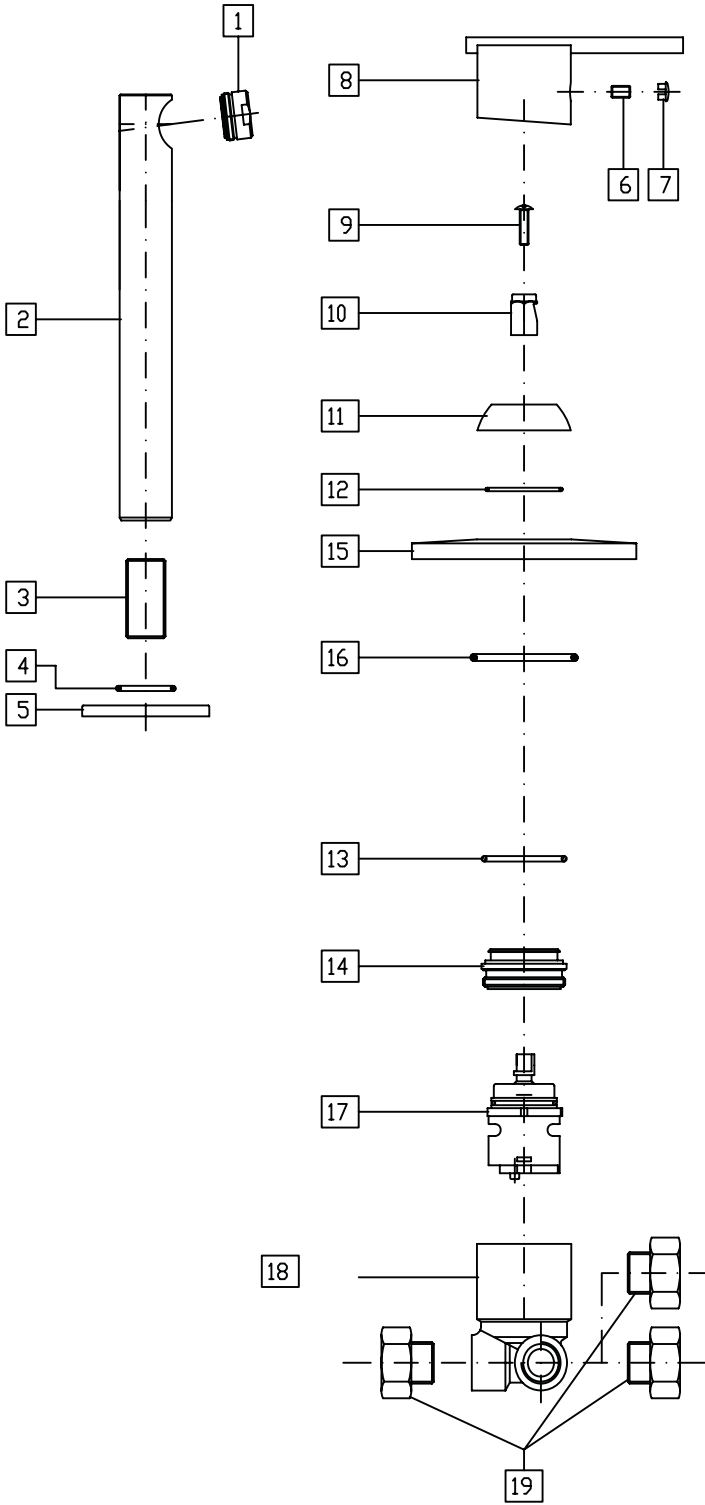

### COMPLIES WITH:

- ADA
- ANSI/NSF61-CERTIFIED
- ASME A112.18.1-05/CSA B125.1-2005-CERTIFIED
- CA AB1953/VT S152
- cUPC-CERTIFIED
- UPC-CERTIFIED

SEE OTHER SIDE FOR REPLACEMENT PARTS

# REPLACEMENT PARTS

## Allure® Wall Mount Lavatory Faucet Model LK6156

ITEM	PART	DESCRIPTION
1	A56060R - CHROME A56065R - BRUSHED NICKEL	AERATOR
2	N/A	N/A
3	N/A	N/A
4	A56059R - CHROME	FLANGE
5	A56064R - BRUSHED NICKEL	
6	A56058R - CHROME A56063R - BRUSHED NICKEL	LEVER HANDLE ASSEMBLY
7		
8	A56057R - CHROME A56062R - BRUSHED NICKEL	METAL WASHER/COVER
9		
10	A560590R - CHROME A56061R - BRUSHED NICKEL	BUILT-IN FLANGE
11		
12	A54236	CARTRIDGE
13		
14	N/A	N/A
15	N/A	N/A
16	N/A	N/A
17	N/A	N/A
18	N/A	N/A
19	N/A	N/A