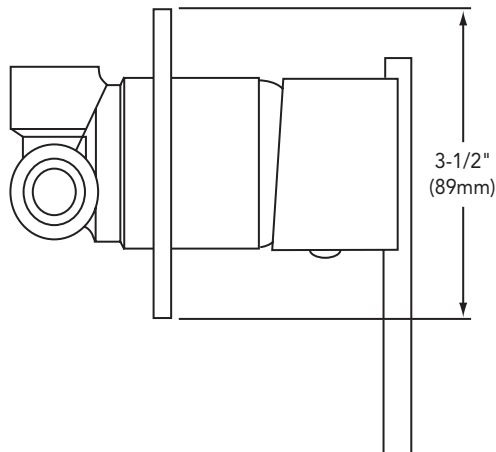

COMPLIES WITH:

- ADA
- ANSI/NSF61-CERTIFIED
- ASME A112.18.1-05/CSA B125.1-2005-CERTIFIED
- CA AB1953/VT S152
- cUPC-CERTIFIED
- UPC-CERTIFIED