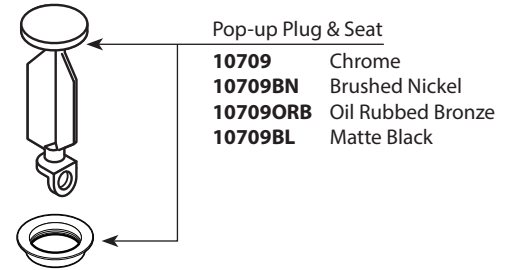

■ Order by Part Number

■ Trim can be used with 9000, 69000 valves

| DARTMOOR™ | | |
|--|--------|-------------------|
| Two-Handle Widespread Lavatory Faucet Trim | | |
| MODEL | HANDLE | FINISH |
| T6805 | Lever | Chrome |
| T6805BN | Lever | Brushed Nickel |
| T6805ORB | Lever | Old Rubbed Bronze |
| T6805BL | Lever | Matte Black |

OPTIONAL

Red & Blue Temp. Ind. Rings
190162

- Spout Cap
- 190777** Chrome
 - 190777BN** Brushed Nickel
 - 190777ORB** Oil Rubbed Bronze
 - 190777BL** Matte Black

- Lift Rod Kit
- 190112** Chrome
 - 190112BN** Brushed Nickel
 - 190112ORB** Oil Rubbed Bronze
 - 190112BL** Matte Black

- Spout Kit
- 190888** Chrome
 - 190888BN** Brushed Nickel
 - 190888ORB** Oil Rubbed Bronze
 - 190888BL** Matte Black

- Hand Kit (*Hot & Cold*)
- 190202** Chrome
 - 190202BN** Brushed Nickel
 - 190202ORB** Oil Rubbed Bronze
 - 190202BL** Matte Black