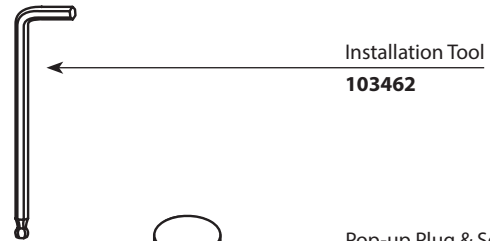

OPTIONAL

Red & Blue Temp. Ind. Rings
190162

- Spout Cap
- 190777** Chrome
 - 190777BN** Brushed Nickel
 - 190777ORB** Oil Rubbed Bronze
 - 190777BL** Matte Black

- Lift Rod Kit
- 190112** Chrome
 - 190112BN** Brushed Nickel
 - 190112ORB** Oil Rubbed Bronze
 - 190112BL** Matte Black

- Spout Kit
- 190888** Chrome
 - 190888BN** Brushed Nickel
 - 190888ORB** Oil Rubbed Bronze
 - 190888BL** Matte Black

- Hand Kit (*Hot & Cold*)
- 190202** Chrome
 - 190202BN** Brushed Nickel
 - 190202ORB** Oil Rubbed Bronze
 - 190202BL** Matte Black