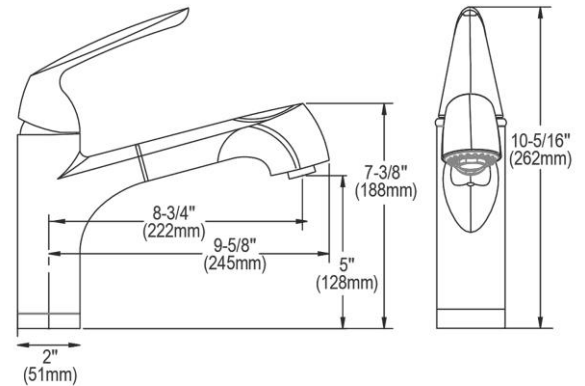

<b>Mounting Type:</b>	Deck Mount
<b>Special Features:</b>	Low Flow Solid Brass Construction
<b>Spray Type:</b>	Pull Out
<b>Finish:</b>	Brushed Nickel (NK), Chrome (CR), Oil Rubbed Bronze (RB)
<b>Handle Type:</b>	Lever Handle
<b>Deck Clearance:</b>	5"
<b>Spout Reach:</b>	8-3/4"
<b>Spout Height:</b>	7-3/8"
<b>Hole Drillings:</b>	1
<b>Material:</b>	Brass
<b>Valve Type:</b>	Ceramic Disc
<b>Valve Connection:</b>	3/8" Female Compression Hose Assembly
<b>Flow Rate:</b>	1.75 GPM
<b>Faucet Hole Size (min):</b>	1-3/8"
<b>Countertop Thickness:</b>	2-1/2"
<b>Spout Swing Rotation:</b>	110°
<b>Spout Type:</b>	Pull-out Spray
<b>Spray Functions:</b>	Aerated, Spray

[Clean and Care Manual \(PDF\)](#)  
[Installation Instructions \(PDF\)](#)  
[Limited Lifetime Warranty \(PDF\)](#)

**OPTIONAL ACCESSORIES**

LKGT1054CR - Elkay 2" x 4-5/8" x 3-5/8" Soap / Lotion Dispenser, Chrome (CR)
LKGT1054NK - Elkay 2" x 4-5/8" x 3-5/8" Soap / Lotion Dispenser, Brushed Nickel (NK)
LKGT1054RB - Elkay 2" x 4-5/8" x 3-5/8" Soap / Lotion Dispenser, Oil Rubbed Bronze (RB)