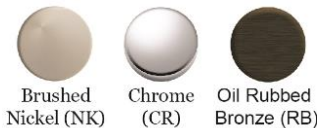

[Clean and Care Manual \(PDF\)](#)  
[Installation Instructions \(PDF\)](#)  
[Limited Lifetime Warranty \(PDF\)](#)

**OPTIONAL ACCESSORIES**

LKGT1054CR - Elkay 2" x 4-5/8" x 3-5/8" Soap / Lotion Dispenser, Chrome (CR)
LKGT1054NK - Elkay 2" x 4-5/8" x 3-5/8" Soap / Lotion Dispenser, Brushed Nickel (NK)
LKGT1054RB - Elkay 2" x 4-5/8" x 3-5/8" Soap / Lotion Dispenser, Oil Rubbed Bronze (RB)