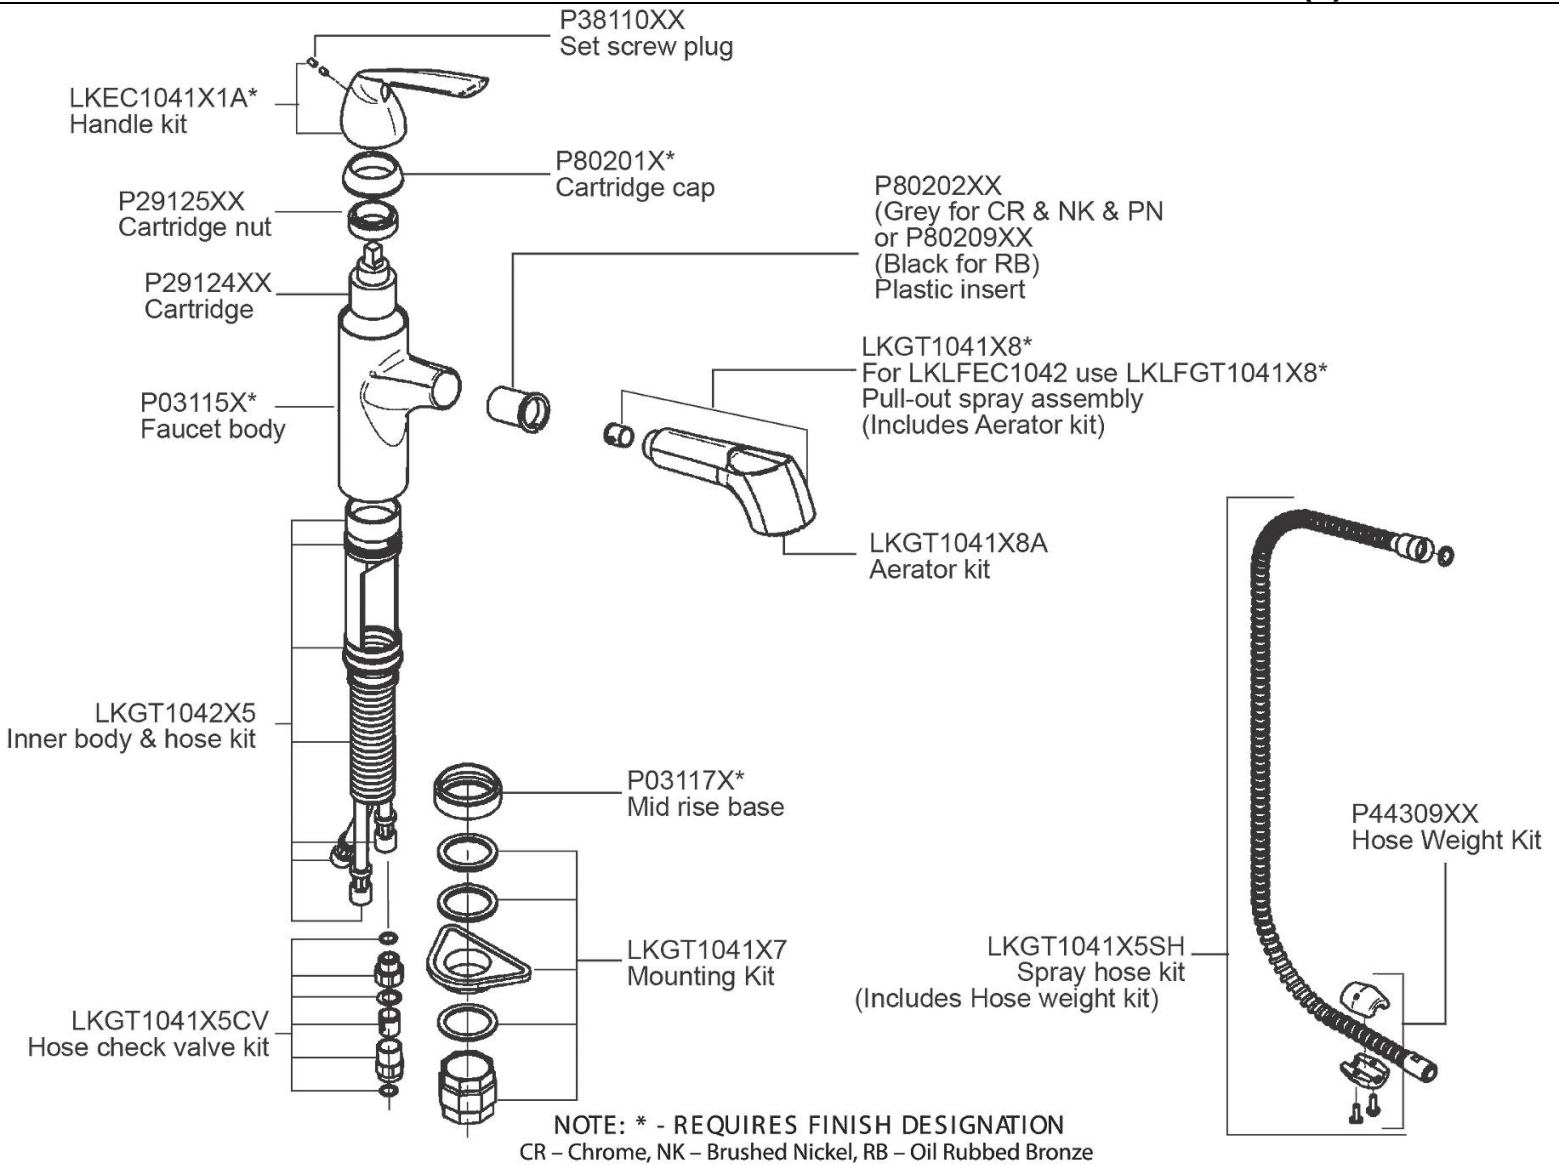

elkayusa.com

NOTE: * -REQUIRES FINISH DESIGNATION
CR - Chrome, NK - Brushed Nickel, RB - Oil Rubbed Bronze, PN - Polished Nickel

In keeping with our policy of continuing product improvement, Elkay reserves the right to change product specifications without notice. Please visit elkay.com for the most current version of Elkay product specification sheets. This specification describes an Elkay product with design, quality, and functional benefits to the user. When making a comparison of other producers' offerings, be certain these features are not overlooked.