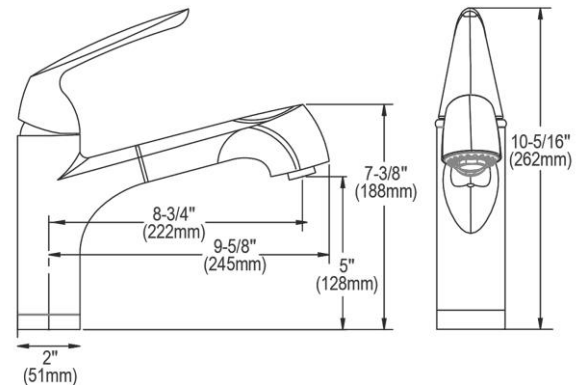

Mounting Type:	Deck Mount
Special Features:	Low Flow Solid Brass Construction
Spray Type:	Pull Out
Finish:	Brushed Nickel (NK), Chrome (CR), Oil-rubbed Bronze
Handle Type:	Lever Handle
Deck Clearance:	5"
Spout Reach:	8-3/4"
Spout Height:	7-3/8"
Hole Drillings:	1
Material:	Brass
Valve Type:	Ceramic Disc
Valve Connection:	3/8" Female Compression Hose Assembly
Flow Rate:	1.75 GPM
Faucet Hole Size (min):	1-3/8"
Countertop Thickness:	2-1/2
Spout Swing Rotation:	110°
Spout Type:	Pull-out Spray
Spray Functions:	Aerated, Spray

[Clean and Care Manual \(PDF\)](#)
[Installation Instructions \(PDF\)](#)
[Warranty \(PDF\)](#)

OPTIONAL ACCESSORIES

LKGT1054CR - Elkay Gourmet 2" x 4-5/8" x 3-5/8" Soap / Lotion Dispenser, Chrome (CR)
LKGT1054NK - Elkay Gourmet 2" x 4-5/8" x 3-5/8" Soap / Lotion Dispenser, Brushed Nickel (NK)
LKGT1054RB - Elkay Gourmet 2" x 4-5/8" x 3-5/8" Soap / Lotion Dispenser, Oil Rubbed Bronze (RB)