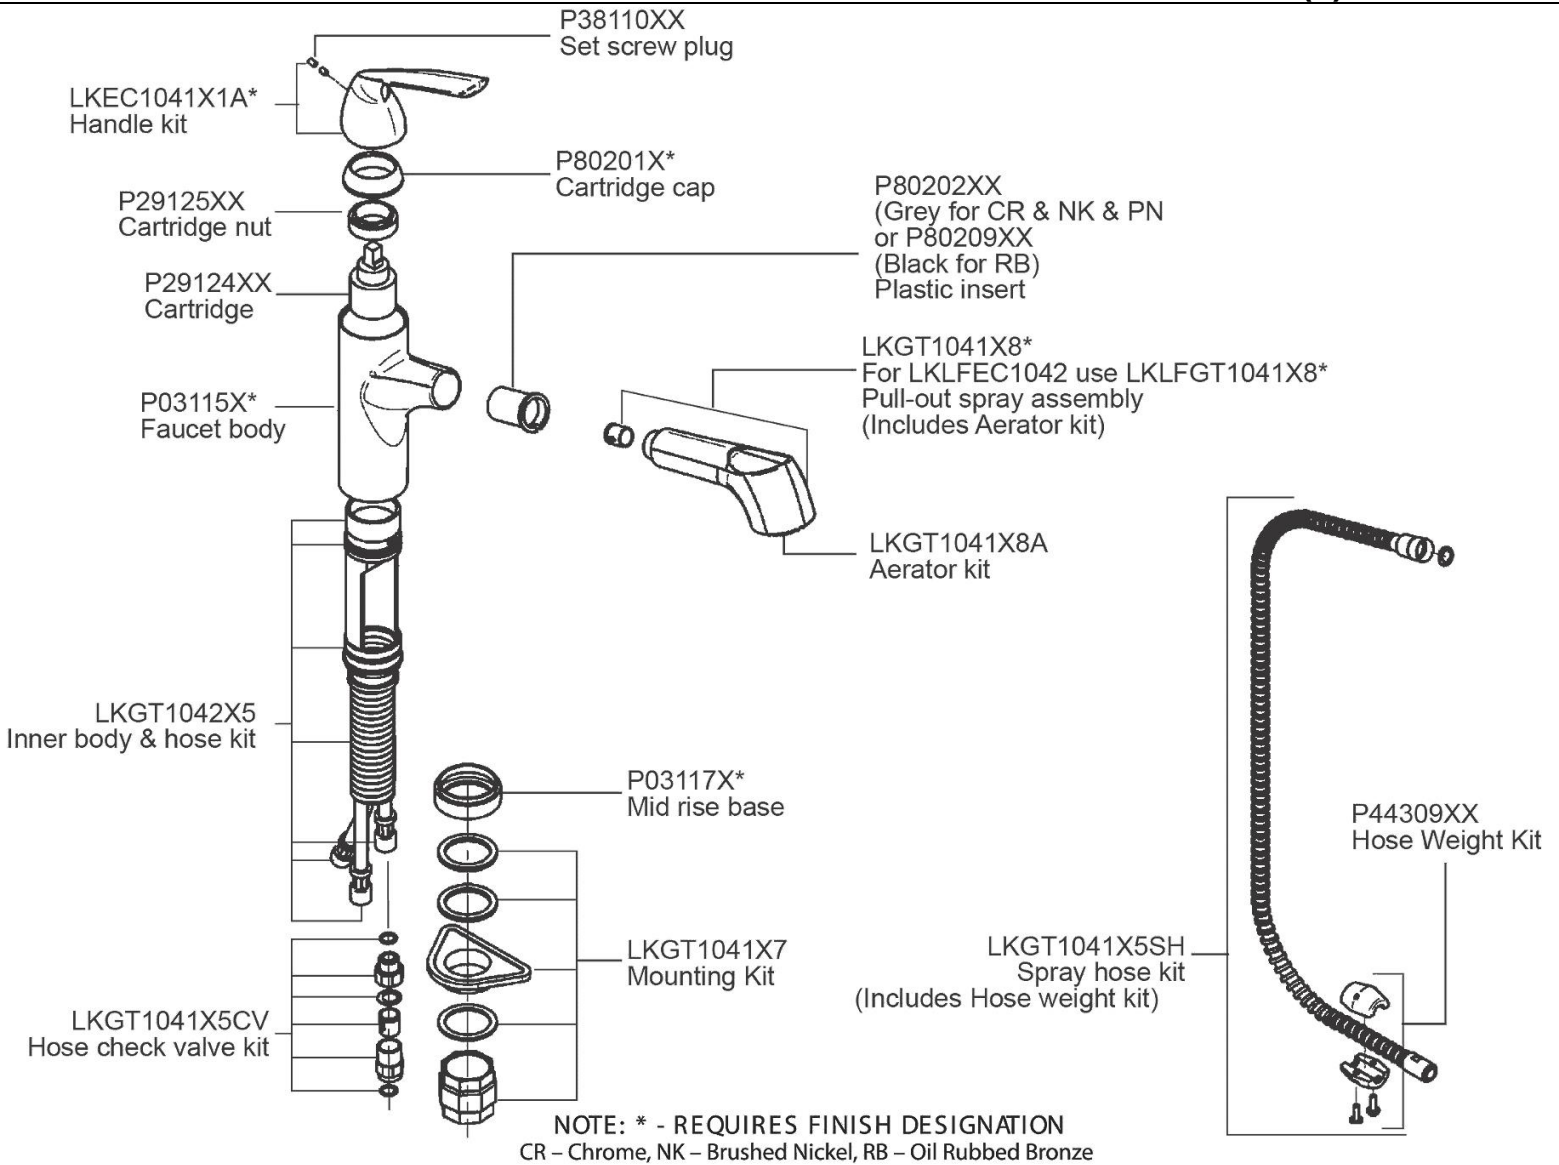

elkayusa.com

NOTE: * -REQUIRES FINISH DESIGNATION
CR - Chrome, NK - Brushed Nickel, RB - Oil
Rubbed Bronze, PN - Polished Nickel

In keeping with our policy of continuing product improvement, Elkay reserves the right to change product specifications without notice. Please visit elkay.com for the most current version of Elkay product specification sheets. This specification describes an Elkay product with design, quality, and functional benefits to the user. When making a comparison of other producers' offerings, be certain these features are not overlooked.