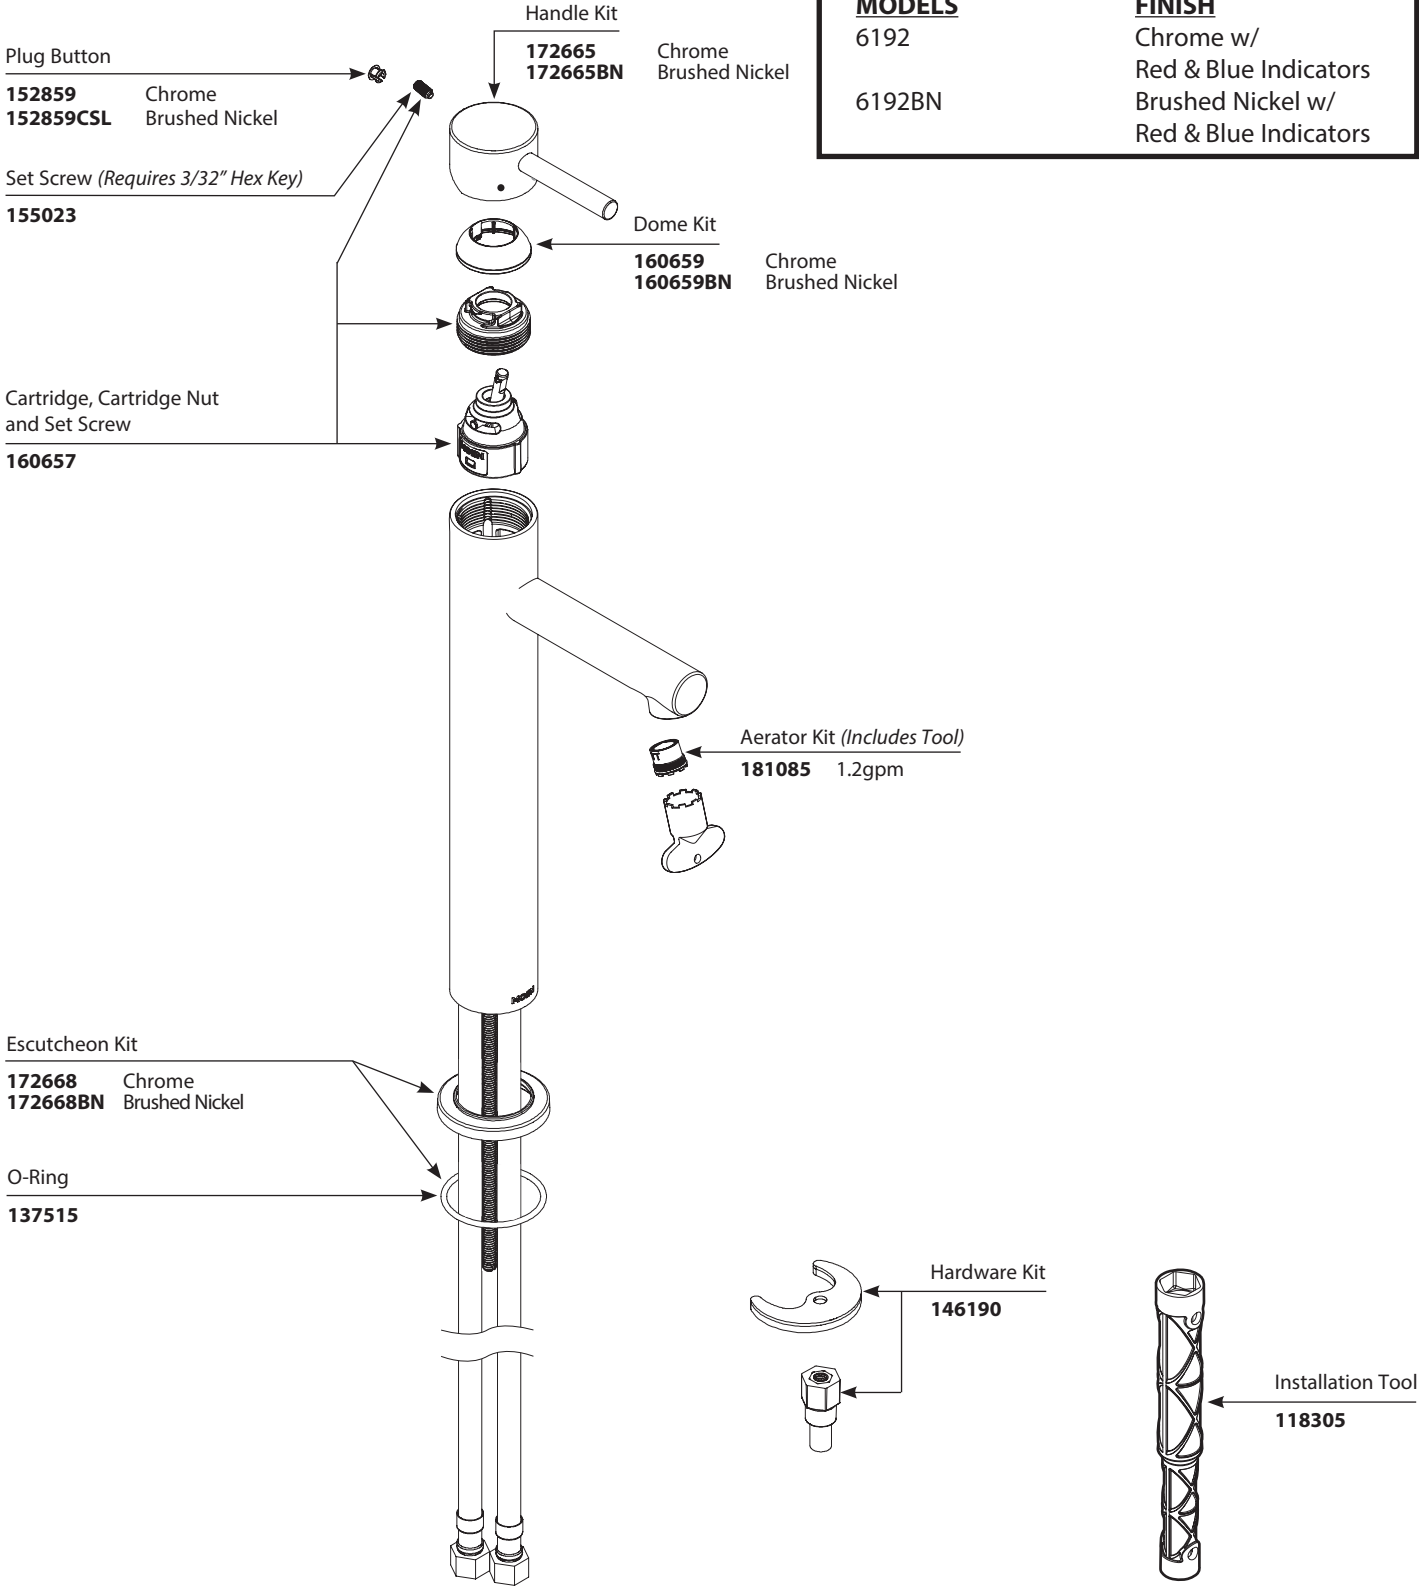

Buy it for looks. Buy it for life.®

■ Order by Part Number

*There is more than 1 version of this model.  
Page down to identify the version you have.*

# Illustrated Parts

ALIGN™ Single-Handle Vessel Lavatory Faucet	
MODELS	FINISH
6192	Chrome w/ Red & Blue Indicators
6192BN	Brushed Nickel w/ Red & Blue Indicators

Buy it for looks. Buy it for life.®

■ Order by Part Number

# Illustrated Parts

<b>ALIGN™</b>	
<b>Single-Handle Vessel Lavatory Faucet</b>	
<b>MODELS</b>	<b>FINISH</b>
6192	Chrome
6192BN	Brushed Nickel

Plug Button  
**152859** Chrome  
**152859CSL** Brushed Nickel

Handle Kit  
**174664** Chrome  
**174664BN** Brushed Nickel

Set Screw (Requires 3/32" Hex Key)  
**155023**

Dome Kit  
**160659** Chrome  
**160659BN** Brushed Nickel

Cartridge, Cartridge Nut and Set Screw  
**160657**