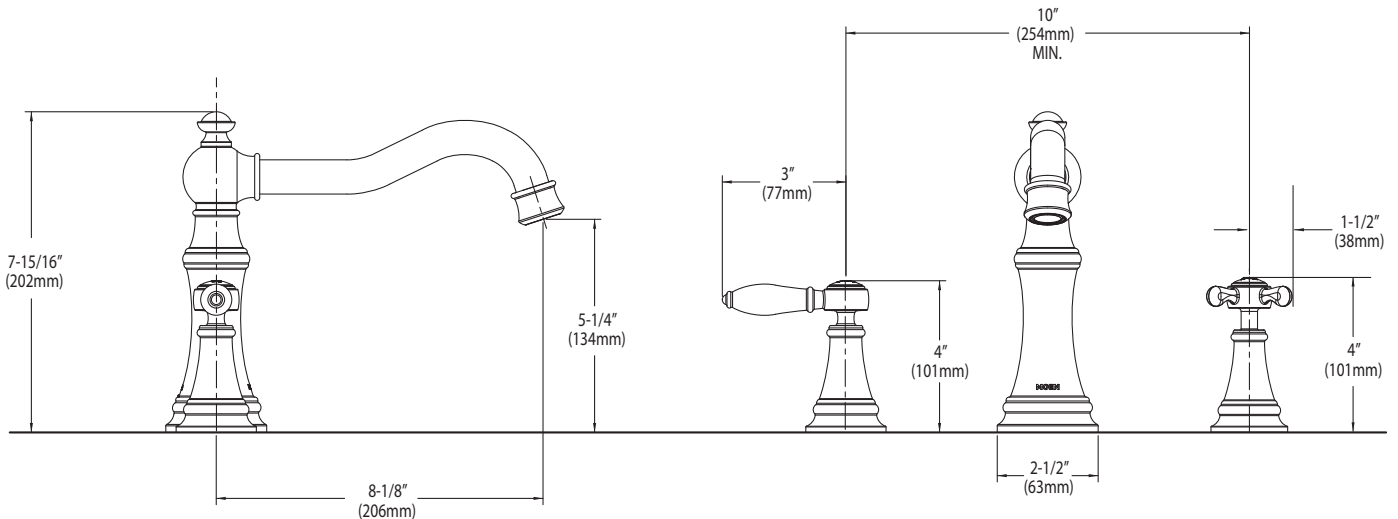

Buy it for looks. Buy it for life.®

Specifications

DESCRIPTION

- Metal construction with various finishes identified by suffix

OPERATION

- Cross or lever style handles
- Rotate hot side handle counterclockwise to open (clockwise to close) and the cold side handle clockwise to open and (counterclockwise to close)

WEYMOUTH™

Two-Handle Roman Tub Faucet Trim

Models: TS22101 series (cross handles)
TS22103 series (lever handles)

Valves: 4792, 4793, 4794, 4796, 4797, 4798

CRITICAL DIMENSIONS

(DO NOT SCALE)