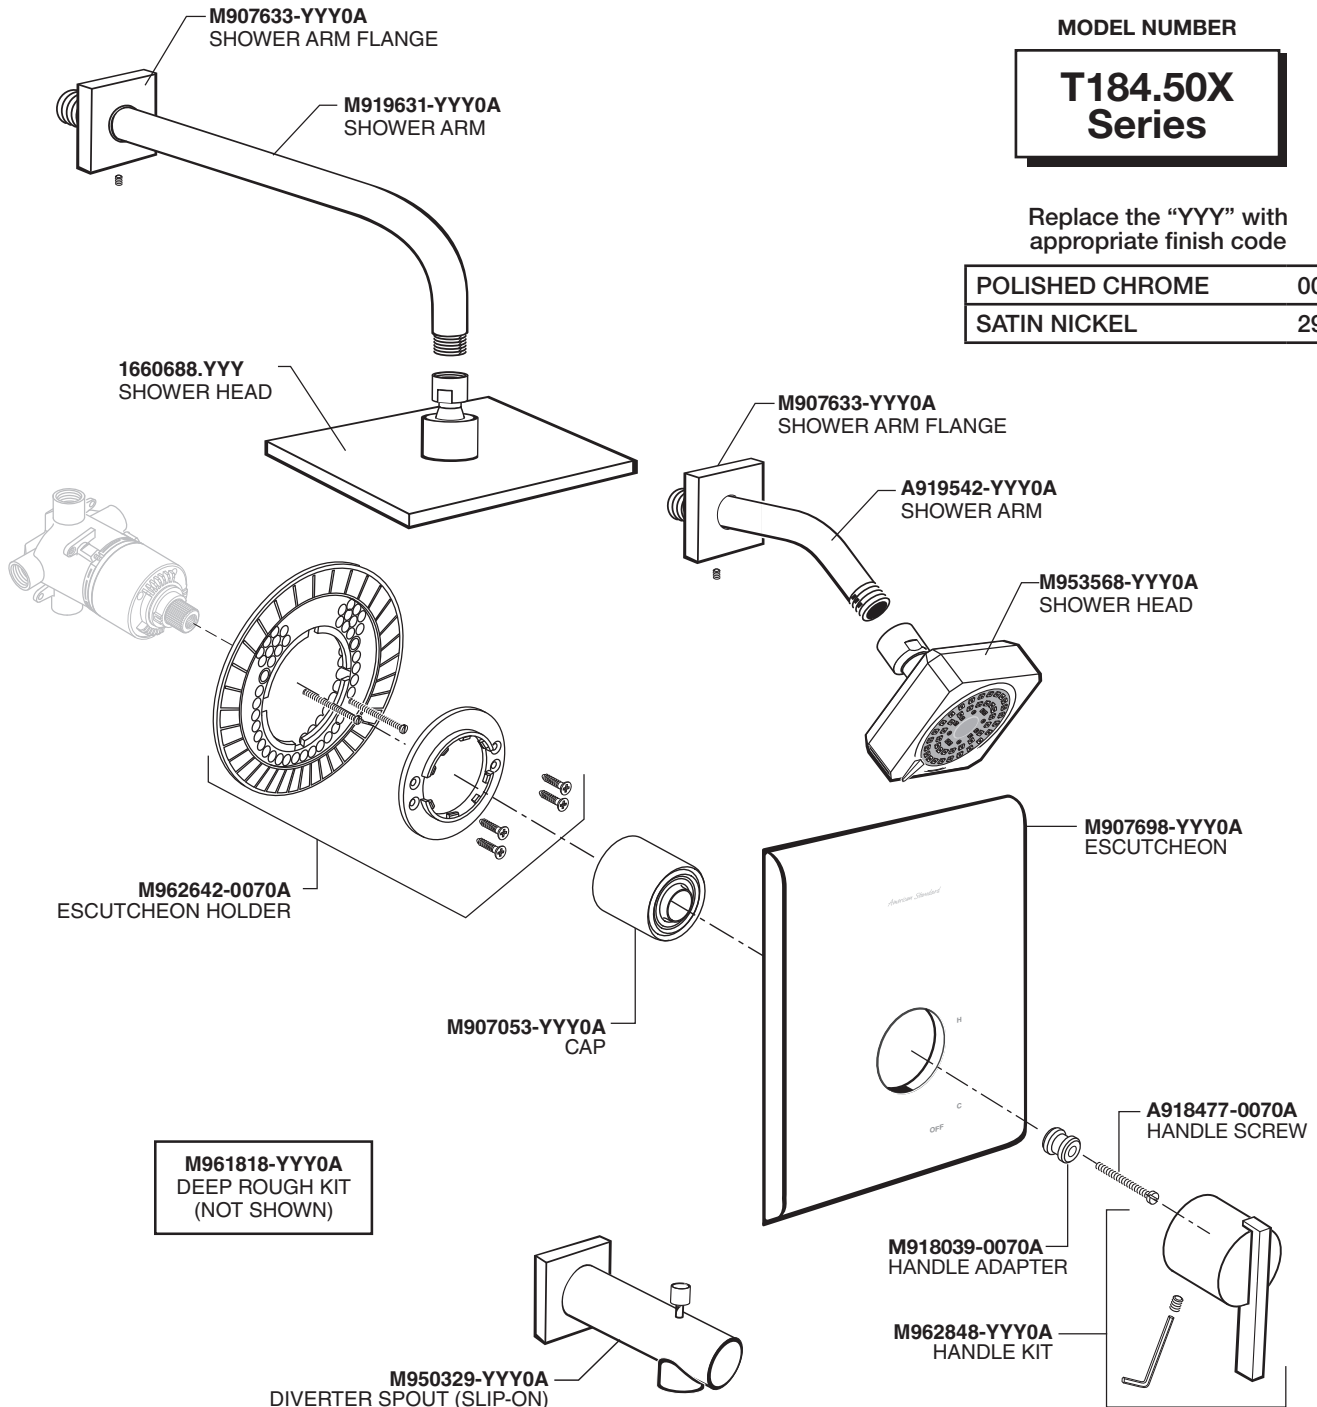

American Standard

TIMES SQUARE® PRESSURE BALANCE BATH AND SHOWER TRIM KIT

MODEL NUMBER

**T184.50X
Series**

Replace the "YYY" with
appropriate finish code

| | |
|-----------------|-----|
| POLISHED CHROME | 002 |
| SATIN NICKEL | 295 |