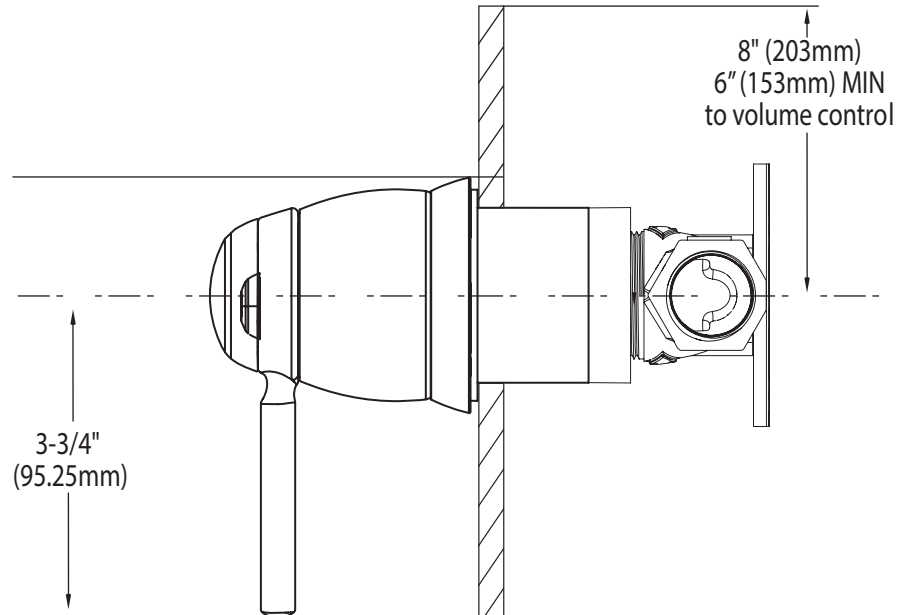

DESCRIPTION

- Metal construction with various finishes identified by suffix
- For use with S3600 3/4" volume control valve (sold separately)

OPERATION

- Lever style handle operation

CARTRIDGE

- 130157 volume ceramic disc

WYNFORD™
Volume Control Valve Trim

Models: T6602 series

Valve: S3600 (sold separately)

CRITICAL DIMENSIONS

(DO NOT SCALE)