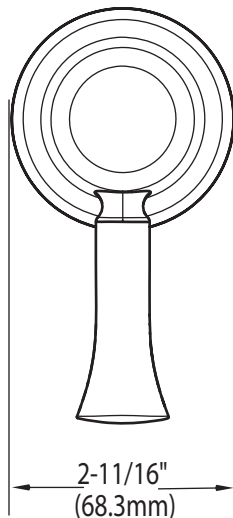

DESCRIPTION

- Metal construction with various finishes identified by suffix
- For use with S3600 3/4" volume control valve (sold separately)

OPERATION

- Lever style handle operation

CARTRIDGE

- 130157 volume ceramic disc

WYNFORD™
Volume Control Valve Trim

Models: T6602 series

Valve: S3600 (sold separately)

CRITICAL DIMENSIONS

(DO NOT SCALE)