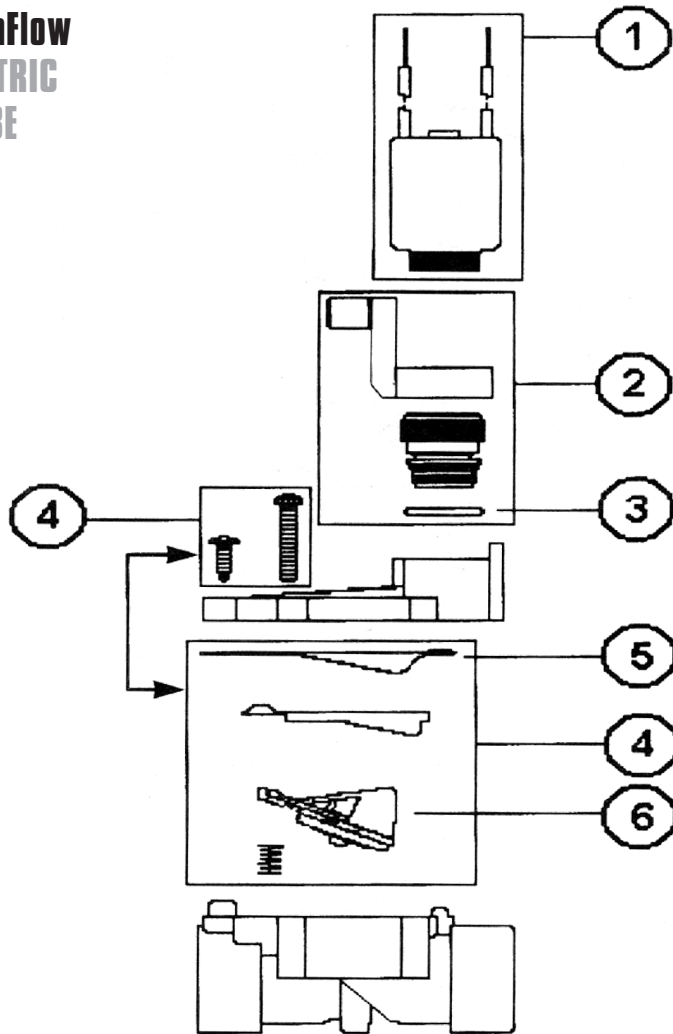

VALVES

700 SERIES UltraFlow ELECTRIC GLOBE

MODEL NUMBERS:

- 700B-.75

700B-.75

REF.#	DESCRIPTION	PART NO.
1	Solenoid Assembly, 24 VAC, 60 Hz	R811-24VACG
1	Solenoid Assembly, 24 VAC, 50 Hz	588403
2	Manual Bleed Assembly	R606902
3	O-Ring	R1631
4	Repair Kit (includes screws)	SPK-700B-.75
5	Diaphragm	R2026
6	Seat Seal Assembly	R1018101