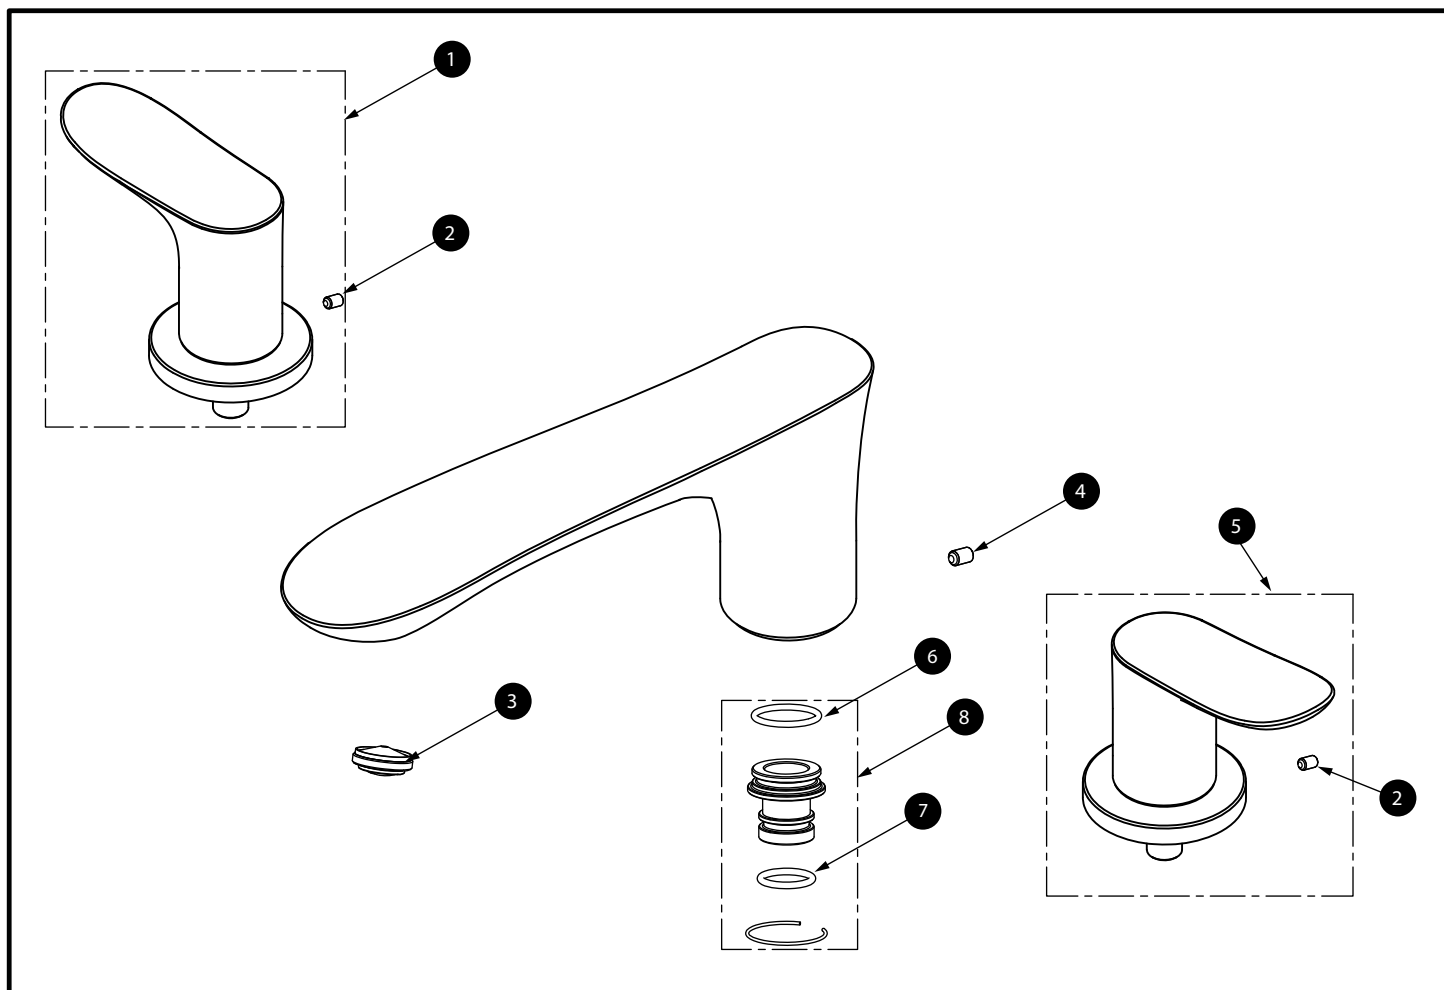

**GO Roman Tub Filler Trim (3-Hole)**

Item	Part	Description
1*	THP5399#\$\$	Handle (Hot)
2	THP4365	Set Screw
3	THP5214	Aerator
4	THP5178	Set Screw
5*	THP5340#\$\$	Handle (Cold)
6	THP5180	O-Ring
7	THP5181	O-Ring
8	THP5182	Valve Connector

\* Please specify finish when ordering

LEGEND
\$\$ = Denotes Finish
#CP = Polished Chrome
#BN = Brushed Nickel
#PN = Polished Nickel