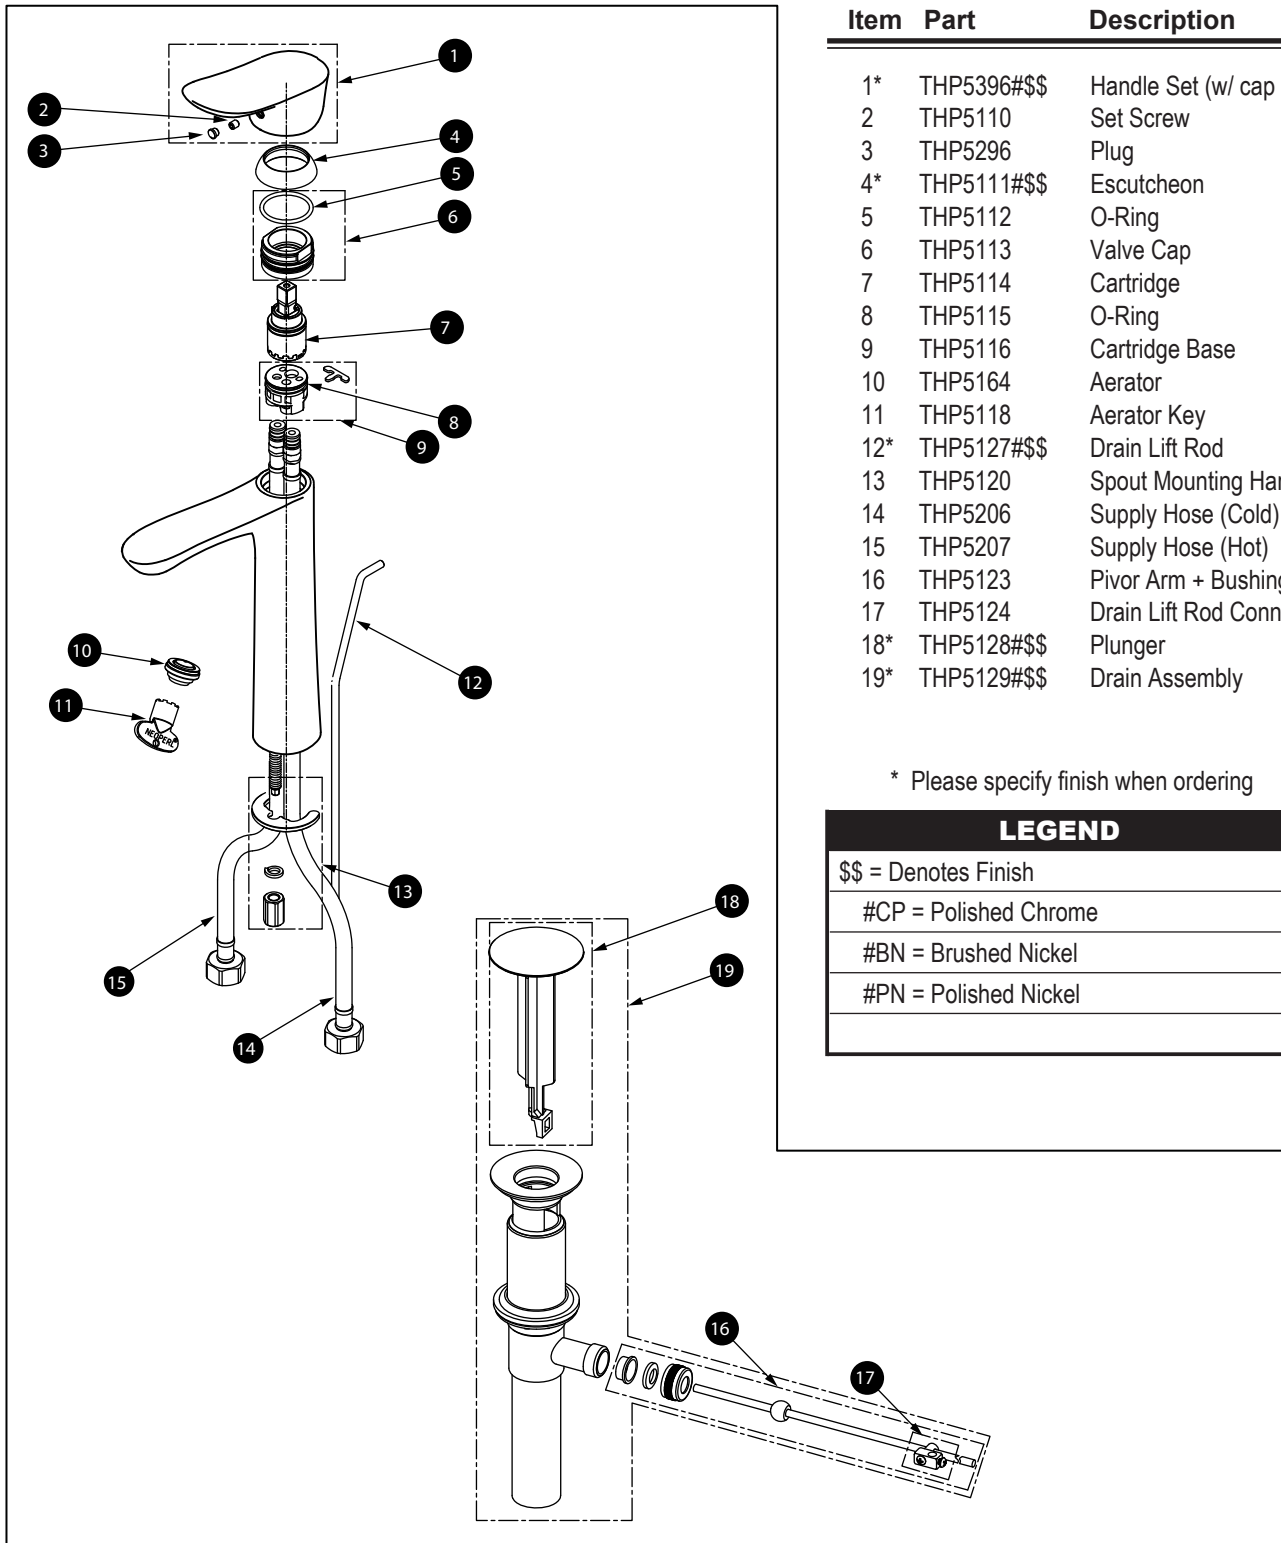

GO Single Handle Lavatory Faucet(L)

Item	Part	Description
1*	THP5396#\$\$	Handle Set (w/ cap & screw)
2	THP5110	Set Screw
3	THP5296	Plug
4*	THP5111#\$\$	Escutcheon
5	THP5112	O-Ring
6	THP5113	Valve Cap
7	THP5114	Cartridge
8	THP5115	O-Ring
9	THP5116	Cartridge Base
10	THP5164	Aerator
11	THP5118	Aerator Key
12*	THP5127#\$\$	Drain Lift Rod
13	THP5120	Spout Mounting Hardware
14	THP5206	Supply Hose (Cold)
15	THP5207	Supply Hose (Hot)
16	THP5123	Pivot Arm + Bushings
17	THP5124	Drain Lift Rod Connecting Part
18*	THP5128#\$\$	Plunger
19*	THP5129#\$\$	Drain Assembly

* Please specify finish when ordering

LEGEND
\$\$ = Denotes Finish
#CP = Polished Chrome
#BN = Brushed Nickel
#PN = Polished Nickel