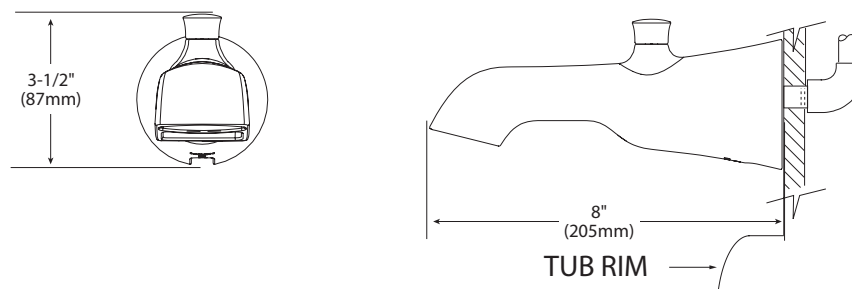

### DESCRIPTION

- Metal construction with various finishes identified by suffix
- Designed to be installed on a 1/2" pipe slip fit-CC connection

**FLARA™**  
**Diverter Tub Spout 1/2" Slip Fit**

**Models:** S989

### CRITICAL DIMENSIONS

(DO NOT SCALE)