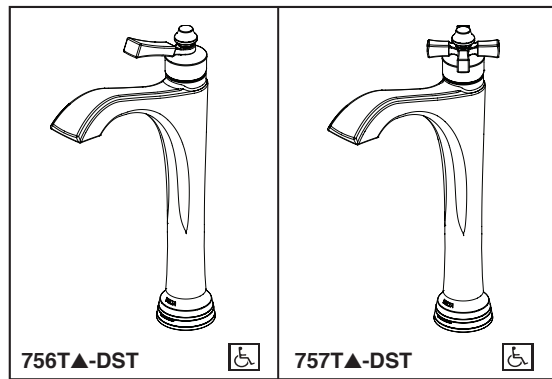

see what Delta can do™

BATHROOM FAUCET

- Dorval™ Bath Collection
- Single Handle Deck Mount Vessel
- Single Hole Mount

FEATURES:

- Touch2Oxt® Technology
- DIAMOND Seal® Technology

STANDARD SPECIFICATIONS:

- Max flow rate 1.2 gpm @ 60 psi, 4.5 L/min @ 414 kPa
- Control mechanism is the diamond embedded ceramic disc cartridge
- Delta Touch2O.xt® Technology offers both touch and proximity sensing technology to control water flow
- Blue light flashes for proximity activation and solid blue for touch activation
- On-Off indicator light signals red when batteries are low
- Uses 6 AA batteries (included)
- Optional red/blue indicator provided
- Drain sold separately

WARRANTY

- Parts and Finish - Lifetime limited warranty; or for commercial purchasers, 10 years for multi-family residential (apartments and condominiums) and 5 years for all other commercial uses, in each case from the date of purchase.
- Electronic Parts and Batteries (if applicable) - 5 years from the date of purchase; or for commercial purchasers, 1 year from the date of purchase. No warranty is provided on batteries.

COMPLIES WITH:

- ASME A112.18.1 / CSA B125.1
- Indicates compliance to ICC/ANSI A117.1
- Verified compliant with .25% weighted average wetted Pb content regulations.
- EPA WaterSense®

Submitted Model No.: _____

Specific Features: _____