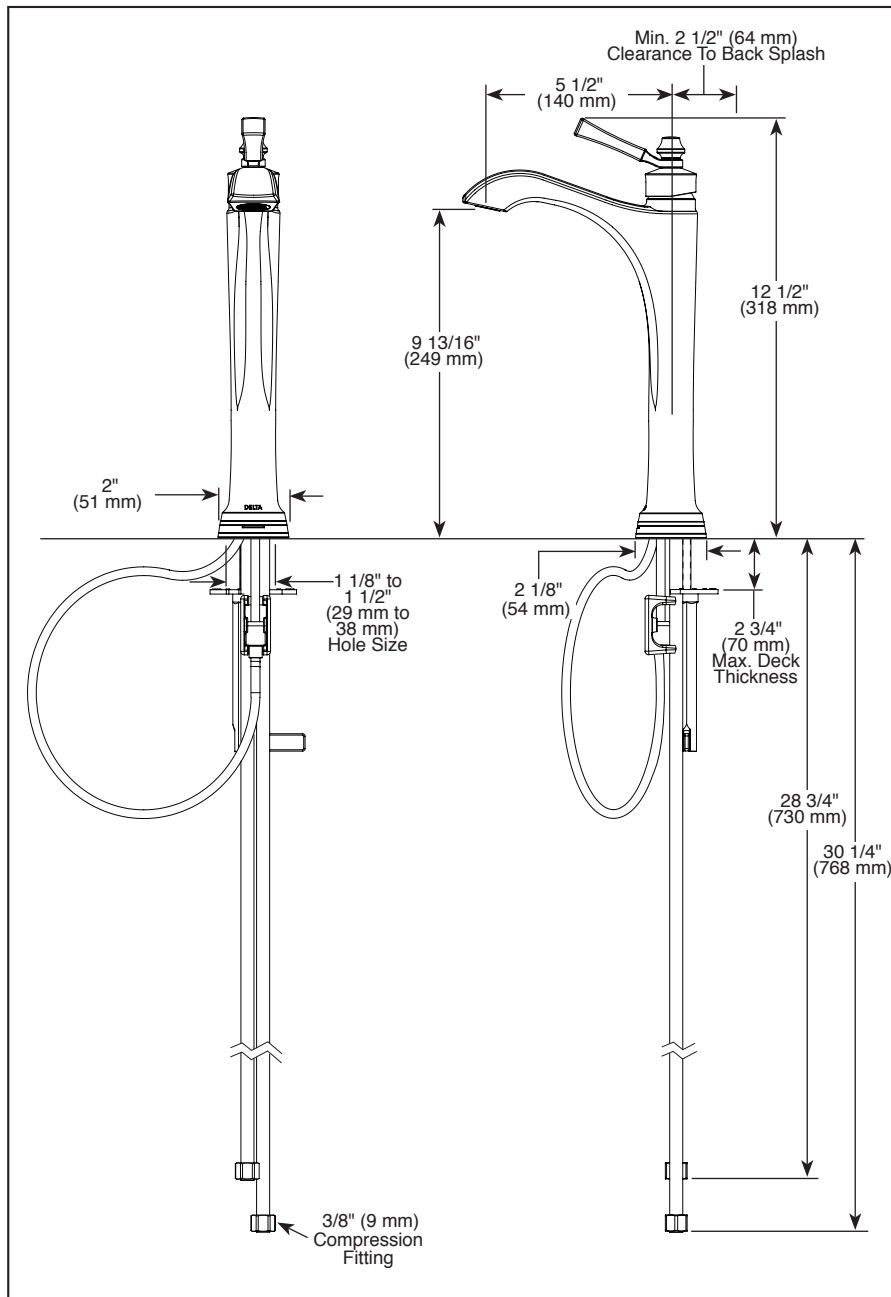

▲ Designate Proper Finish Suffix

Delta reserves the right (1) to make changes in specifications and materials, and (2) to change or discontinue models, both without notice or obligation. Dimensions are for reference only. See current full-line price book or www.deltafaucet.com for finish options and product availability.

DSP-L-756T-DST Rev. A

Delta Faucet Company

55 E. 111th Street, Indianapolis, IN 46280
350 South Edgeware Road, St. Thomas, ON N5P 4L1
© 2019 Delta Faucet Company