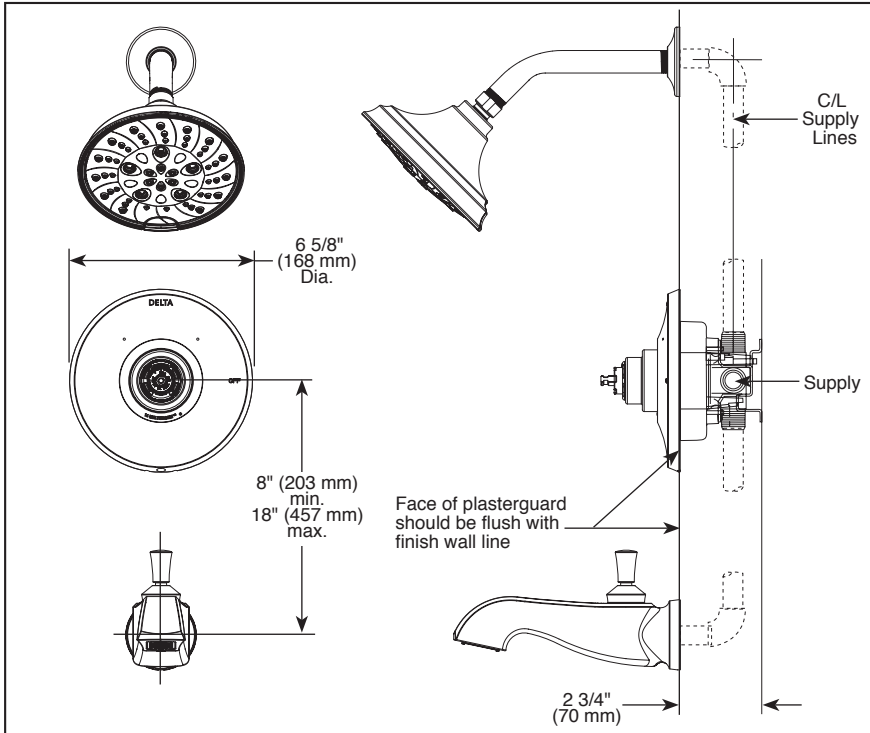

# TUB AND SHOWER FAUCET TRIM

- Dorval™ Bath Collection
- Valve Only (T14056-LHP)
- Shower Only (T14256-LHP)
- Tub/Shower (T14456-LHP)

Submitted Model No.:

Specific Features:

## FEATURES:

- Monitor® 14 Series pressure balanced bath mixing valve
- H<sub>2</sub>Okinetic® Technology shower head

## STANDARD SPECIFICATIONS:

- Maintains a balanced pressure of hot and cold water even when a valve is turned on or off elsewhere in the system
- Must also order MultiChoice® Universal rough separately
- Back to back installation capability
- Solid brass fabricated body
- Temperature only controlled with handle
- Field adjustable to limit handle rotation into hot water zone
- 120° maximum handle rotation
- All parts replaceable from the front of the valve
- LHP - less handle program. See recommended handle options below.
- Maximum 1.75 gpm @ 80 psi, 6.6 L/min @ 550 kPa
- Tub port maximum flow rate 6.0 gpm @ 60 psi using R10000-UNBX
- Shower arm overall horizontal length = 7" (178 mm), including threaded ends
- "-LHD" models indicate less showerhead
- 1/2" IPS threaded spout adapter

**RP100196▲ Pull-Up Diverter**

**RP100197▲ No Diverter**

▲ Designate Proper Finish Suffix

**H566 Lever Handle**

**H567 Cross Handle**

Delta reserves the right (1) to make changes in specifications and materials, and (2) to change or discontinue models, both without notice or obligation. Dimensions are for reference only. See current full-line price book or [www.deltafaucet.com](http://www.deltafaucet.com) for finish options and product availability.