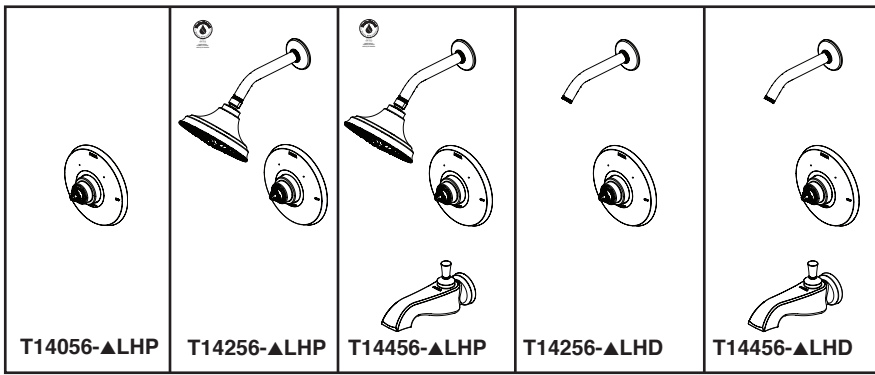

# TUB AND SHOWER FAUCET TRIM

- Dorval™ Bath Collection
- Valve Only (T14056-LHP)
- Shower Only (T14256-LHP)
- Tub/Shower (T14456-LHP)

Submitted Model No.:

Specific Features:

## FEATURES:

- Monitor® 14 Series pressure balanced bath mixing valve
- H<sub>2</sub>Okinetic® Technology shower head

## STANDARD SPECIFICATIONS:

- Maintains a balanced pressure of hot and cold water even when a valve is turned on or off elsewhere in the system
- Must also order MultiChoice® Universal rough separately
- Back to back installation capability
- Solid brass fabricated body
- Temperature only controlled with handle
- Field adjustable to limit handle rotation into hot water zone
- 120° maximum handle rotation
- All parts replaceable from the front of the valve
- LHP - less handle program. See recommended handle options below.
- Maximum 1.75 gpm @ 80 psi, 6.6 L/min @ 550 kPa
- Tub port maximum flow rate 6.0 gpm @ 60 psi using R10000-UNBX
- Shower arm overall horizontal length = 7" (178 mm), including threaded ends
- "-LHD" models indicate less showerhead
- 1/2" IPS threaded spout adapter