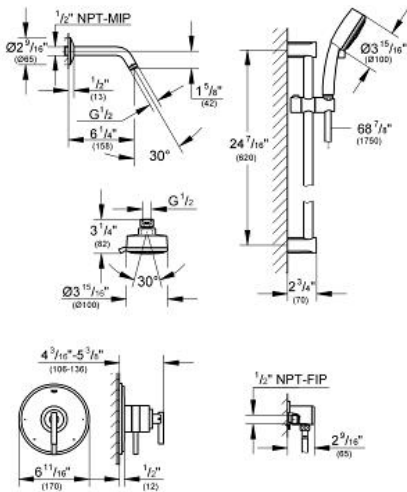

# GROHFLEX SHOWER SET Pressure Balance Valve

MODEL # 35055EN1

Pure Freude  
an Wasser

**GROHE**

**Product Description:**  
**GROHFLEX SHOWER SET**  
**Pressure Balance Valve**

**Standard Specification:**

- Consisting of:
- New Tempesta Cosmopolitan 100 head shower IV, 1.75 gpm (6.6 l/min) (26 043)
- Relexa 6 5/8" shower arm (27 412)
- GrohFlex PBV Timeless dual function (19 867)
- New Tempesta Cosmopolitan shower rail set 2 sprays, 6.6 l/min (26 076)
- Relexa wall union (28 672)
- Requires GrohFlex Universal Rough-In Box (35 026)

**Applicable Codes & Standards:**

- EPA WaterSense®

**Color:**

- 35055EN1 Brushed Nickel