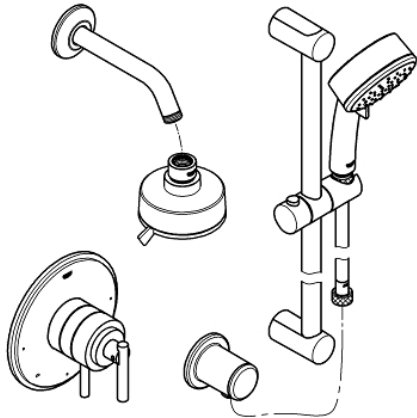

# GROHFLEX SHOWER SET Pressure Balance Valve

MODEL # 35055EN1

Pure Freude  
an Wasser

**GROHE**

**Product Description:**  
**GROHFLEX SHOWER SET**  
**Pressure Balance Valve**

**Standard Specification:**

- Consisting of:
- New Tempesta Cosmopolitan 100 head shower IV, 1.75 gpm (6.6 l/min) (26 043)
- Relexa 6 5/8" shower arm (27 412)
- GrohFlex PBV Timeless dual function (19 867)
- New Tempesta Cosmopolitan shower rail set 2 sprays, 6.6 l/min (26 076)
- Relexa wall union (28 672)
- Requires GrohFlex Universal Rough-In Box (35 026)

**Applicable Codes & Standards:**

- EPA WaterSense®

**Color:**

- 35055EN1 Brushed Nickel