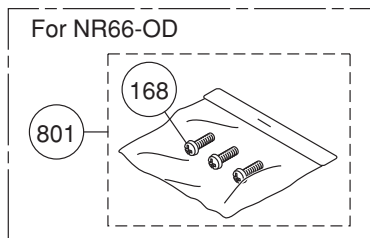

Attached set