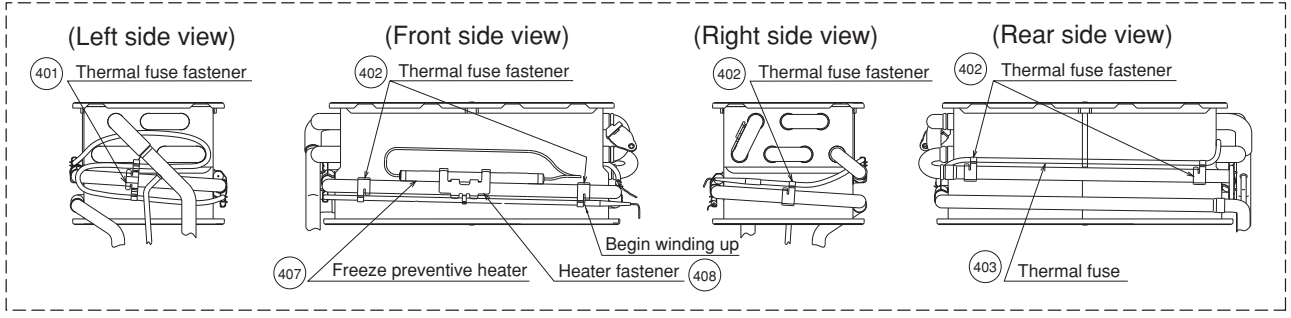

(Thermal fuse rounding procedure)