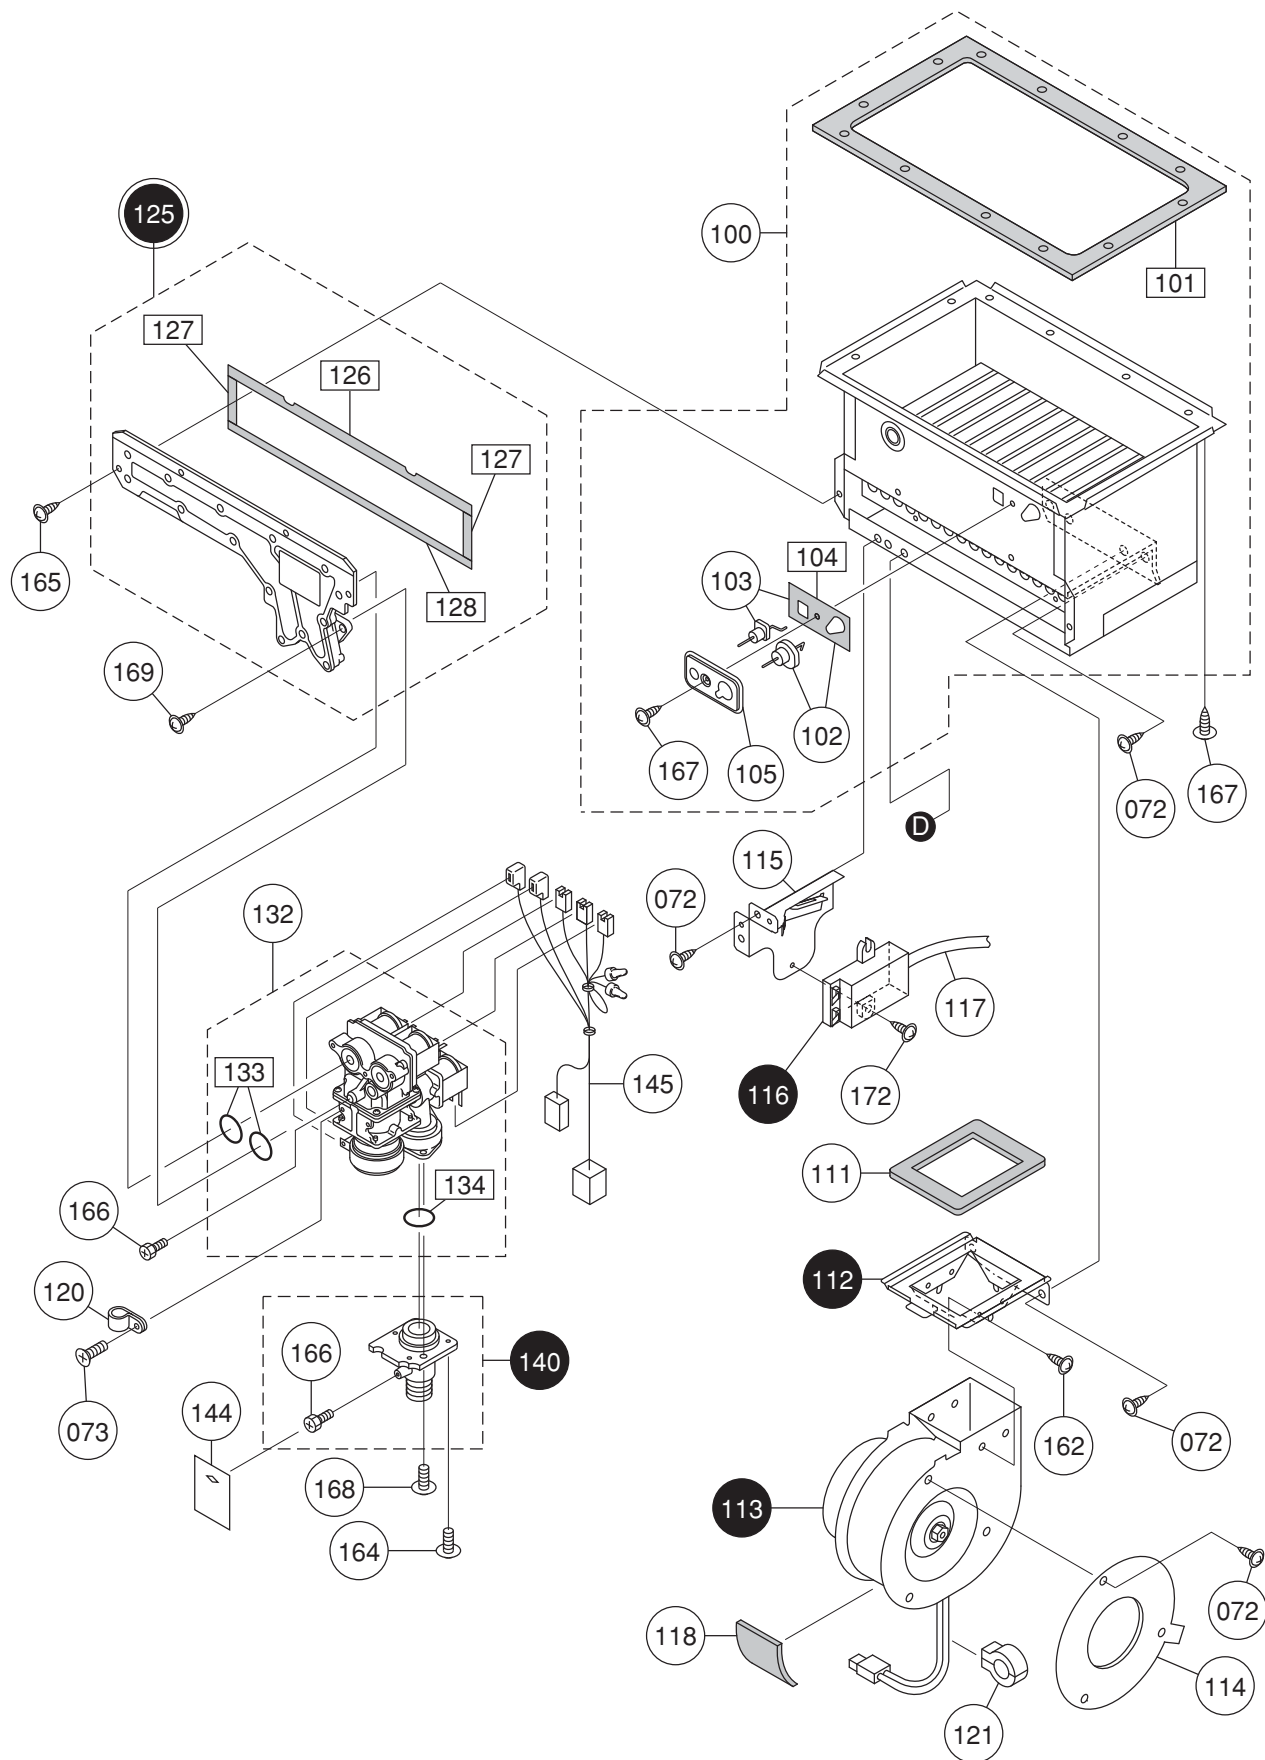

Combustion unit and gas route NR66-OD, NR66-SV

Combustion unit and gas route NR66-OD, NR66-SV

Part Nos.	Part Names	Order Nos.	Q'ty/unit
100	Combustion tube set ENW SET-V	SKD7179	1
101	Suction air joint packing-N DSS	DSSL021	1
102	Ignition plug CZL & packing DLK SET-V	SBC7684	1
103	Flame rod & packing DLK SET-V	SBC7685	1
104	Plug packing (for B) DLK	SAB2715	1
105	Plug mounting plate (for B) DLK	DLKC029	1
111	Fan packing Q DTJ	DTJL004	1
112	Fan flange DTJ	DTJF035	1
113	Fan moter DTJ SET-AS(INT)	SKC7549	1
114	Bell-mouth ϕ48 DTJ	DTJF042	1<NR66-OD>
	Bell-mouth ϕ40 DTJ	DTJF043	1<NR66-SV>
115	Mounting plate for igniter DTJ	DTJA015	1
116	Igniter CRP	CRPJ002	1
117	High-voltage cord L350 ALS	ALSJ079	1
118	Conduit guard packing DTJ	DTJL010	1
120	Nylon clamp HP-4N (NK-4N)	7287909	1
121	Ferrite core EGH	EGHJ022	1
125	Manifold L15 DSS SET-AS	SBC7688	1<LP>
	Manifold L22 DSS SET-AS	SKB7712	1<NG>
126	Manifold seal packing top DSS	DSSL005	1
127	Manifold seal packing side DTJ	DTJL007	2
128	Manifold seal packing bottom DSS	DSSL006	1
132	Gas mech. S16D EDN SET-V	SBE7833	1
133	O-ring P18	2110903	2
134	O-ring P28	1648306	1
140	Gas fitting 3/4NPT SET DTJ	DTJE725	1
144	Gas fitting label ELV	ELVK005	1
145	Conduit R10SET EMW	EMWJ006	1
162	Cross recessed round-head N-tapping screw 4X8		
164	Cross recessed truss machine screw with PW M4X12		
165	Cross recessed round-head type3 EVERTIGHT tapping screw 5X16		
166	Cross recessed hexagon head machine screw M4X8		
167	Cross recessed round-head collar N-tapping screw 4X10		
168	Cross recessed round-head machine screw M5X12		
169	Cross recessed round-head SPAKmachine screw with guide M4X14		
172	Cross recessed round-head collar N-tapping screw 4X12