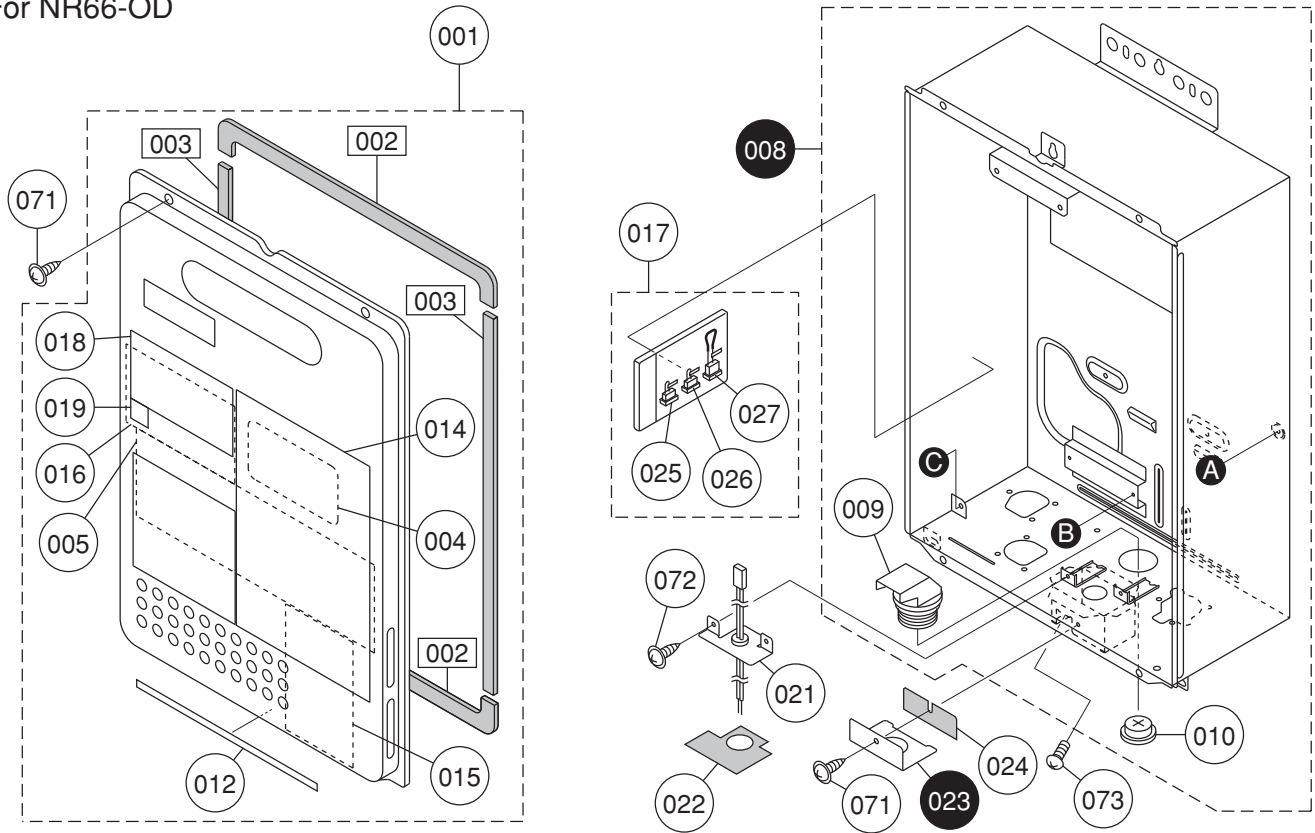

External outfitting NR66-OD,NR66-SV

For NR66-OD