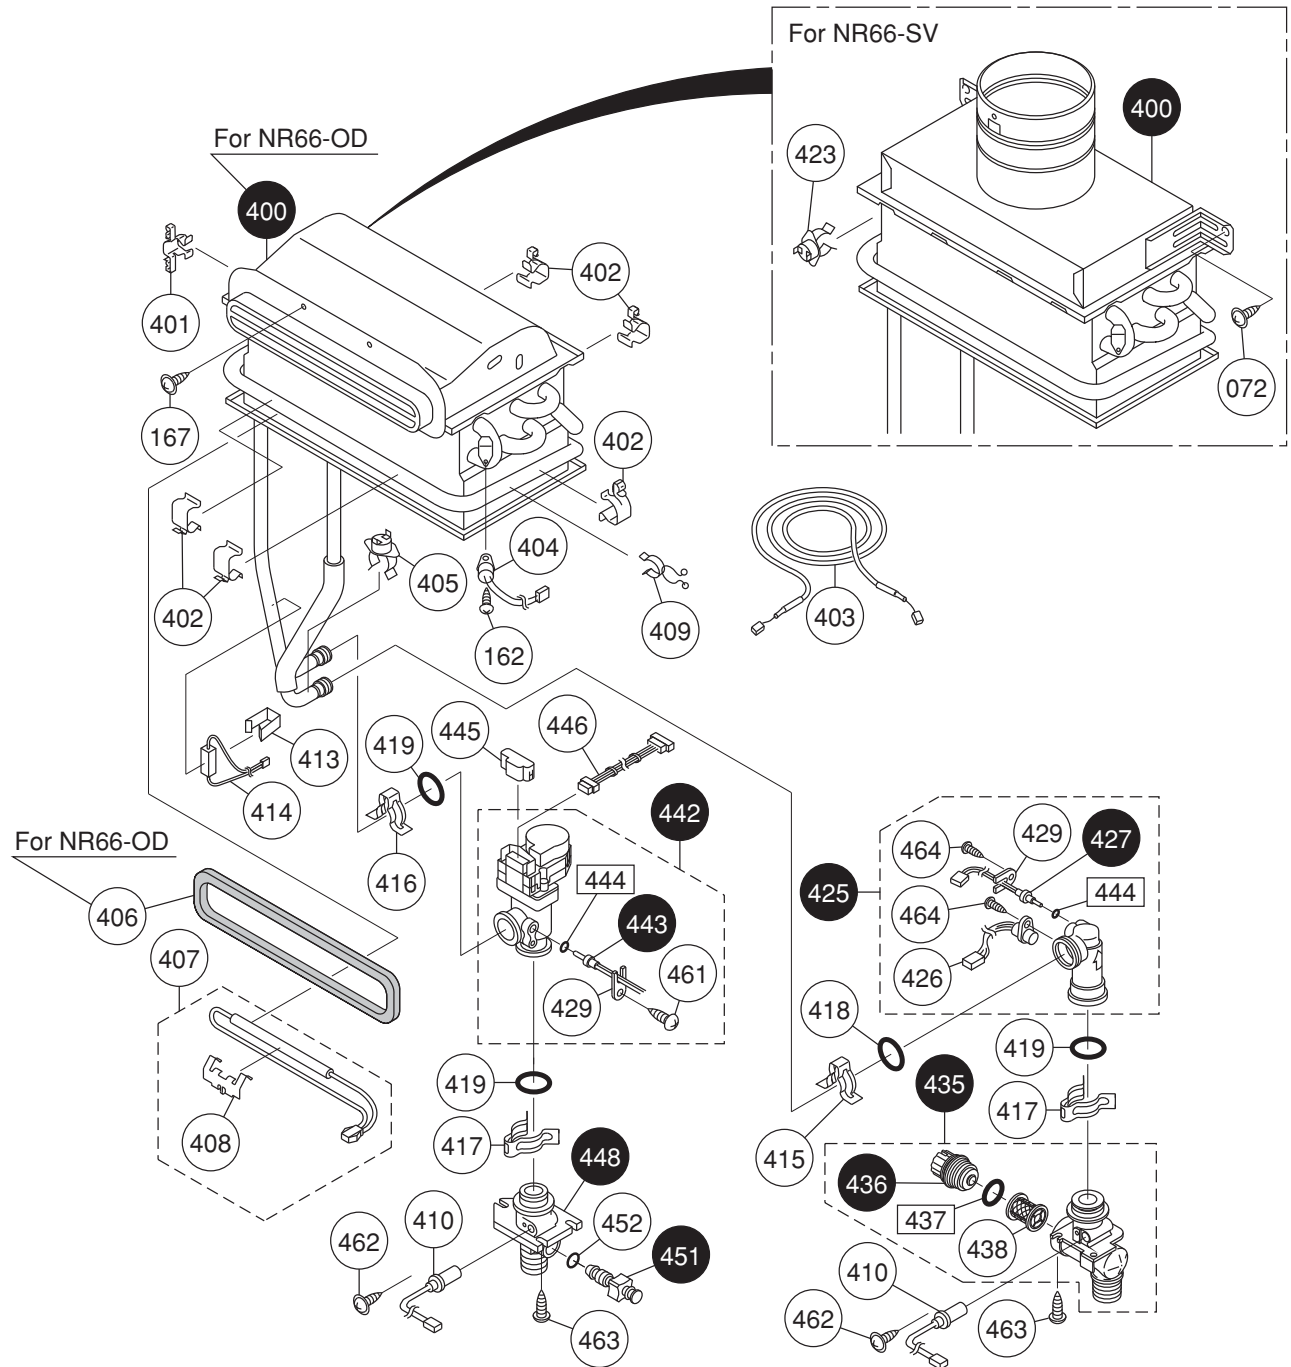

Hot-water feed route NR66-OD, NR66-SV

Hot-water feed route NR66-OD,NR66-SV

Part Nos.	Part Names	Order Nos.	Q'ty/unit
400	Heat exchanger & Exhaust box EKE SET-AS	SKA7243	1<NR66-OD>
	Heat exchanger & Exhaust box H ENW SET-AS	SKD7183	1<NR66-SV>
401	Thermal fuse fastener CZL	CZLH005	1
402	Thermal fuse fastener DTJ	DTJH002	5
403	Thermal fuse Q DSS SETV(INT)	SKE7485	1
404	Remaining flame safety device 94 ELV	ELVH002	1
405	Thermostat SET DJP	DJPH003	1
406	Front exhaust packing DJP	DJPL007	1<NR66-OD>
407	Freeze preventive heater CRP SET-V	SKC7548	1
408	Heater fastener EHK	EHKH001	1
409	Harness clip HGK	HGKL015	1
410	Freeze preventive heater 3 BGD	BGDH002	2
413	Heater fastener M AJB	AJBL002	1
414	Freeze preventive heater 2 BGD	BGDH005	1
415	Quick fastener 13-22	SAD6537	1
416	Quick fastener 16-25	SAD6593	1
417	Quick fastener 16A	6340300	2
418	Chlorinated water-resistant O-ring P12.5	3359808	1
419	Chlorinated water-resistant O-ring P16	3223302	3
423	Thermostat BVU	BVUH002	1<NR66-SV>
425	Water flow sensor set 3 DUV	DUVD019	1
426	Water outlet magnetic sensor BWC	BWCD090	1
427	Water inlet thermistor-300 BWC	BWCD097	1
429	Thermistor holding plate ALS	ALSD088	2
435	Water inlet fitting 20A set EHV	EHVD001	1
436	Water filter cover DTJ	DTJD006	1
437	O-ring 16DF BRQ	BRQL008	1
438	Water filter (SUS) EGB	EGBD032	1
442	Water flow servo set EBA	EBAD007	1
443	Hot-water thermistor-300 BWC	BWCD096	1
444	Chlorinated water-resistant O-ring P4	1323709	2
445	Waterproof cover CZL	CZLD041	1
446	Conduit 86 DTJ	DTJJ006	1
448	Hot-water outlet fitting 20A EHU	EHUD004	1
451	Drain cock CRU	CRUD003	1
452	Hot-water resistant O-ring P3	SAD6633	1
461	Cross recessed round-head P TIGHT screw 4X10		
462	Cross & straight recessed truss type3 S TIGHT tapping screw 4X6		
463	Cross recessed round-head collar type3 EVERTIGHT tapping screw 4X12		
464	Cross recessed round-head P TIGHT screw 4X10