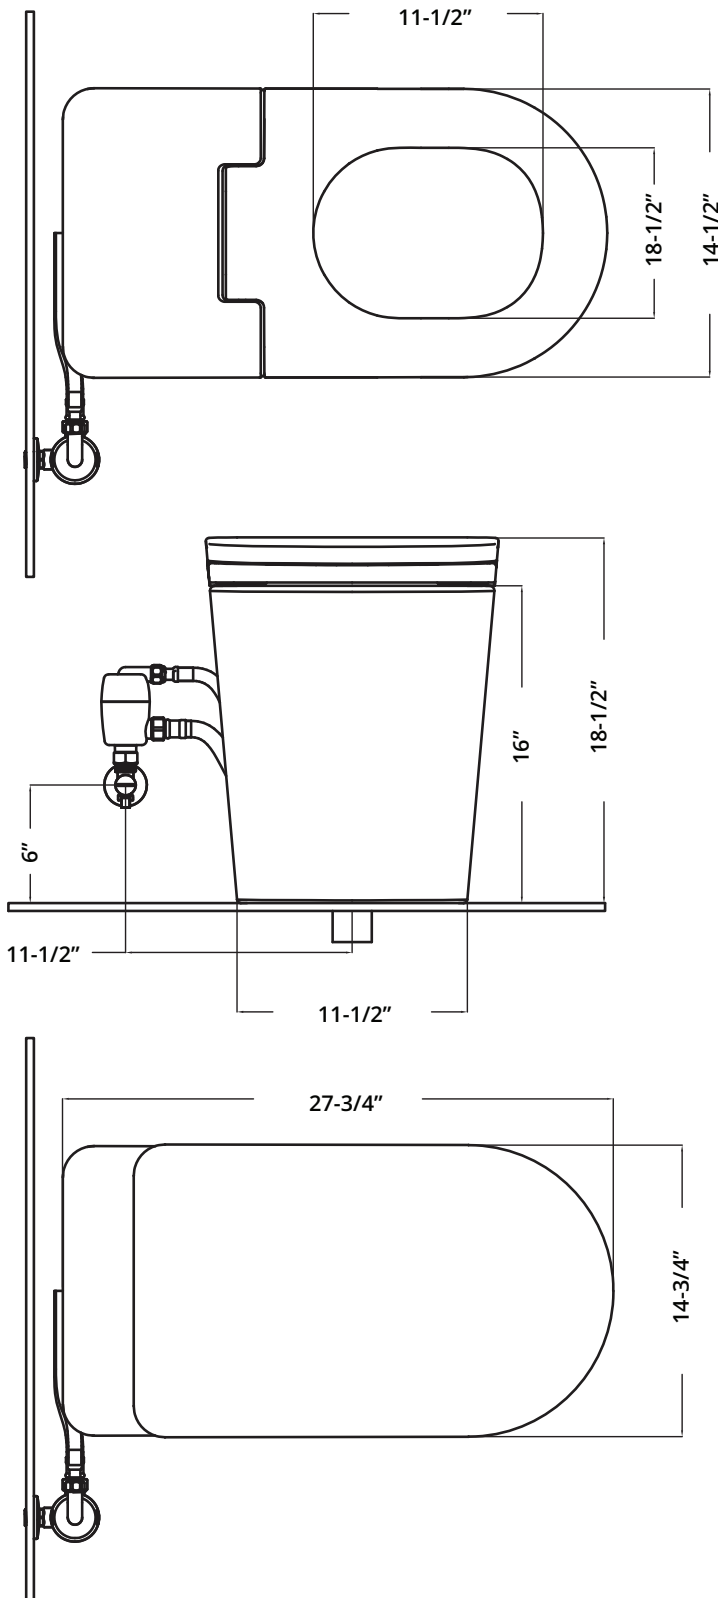

An all-new perspective is coming your way; right into your very own bathroom with the Trone smart bidet toilet. It's single piece, space saving design uses a completely skirted bowl for an easy to clean and modern look. Featuring dual nozzles on adjustable spray wands, you can experience a more personalized and sanitary cleaning for both males and females when your time in the bathroom is complete. A concealed foot sensor lifts the seat, hands free. Temperature, pressure, and position of spray are all adjustable to find the perfect experience. A warm air dryer will cater to your preferences as you dry off from life changing sensation that only an electronic bidet-toilet can offer.

Ganza

Technical:

Included – bidet with integrated bowl, remote control, shutoff valve with flow restrictor, filter cartridge, hoses to connect shutoff & filter to bowl, power cord

Materials - ceramic bowl with polypropylene seat and cover

Shipping weight – 99 lbs

Product weight – 88 lbs

Installation – standard 12" rough-in design, minimum water flow 5 GPM at 25 PSI

Rated Voltage – 120 V AC, 50/60 Hz.
1180 W

Cord length – 60"

Warranty: 3 year from date of purchase