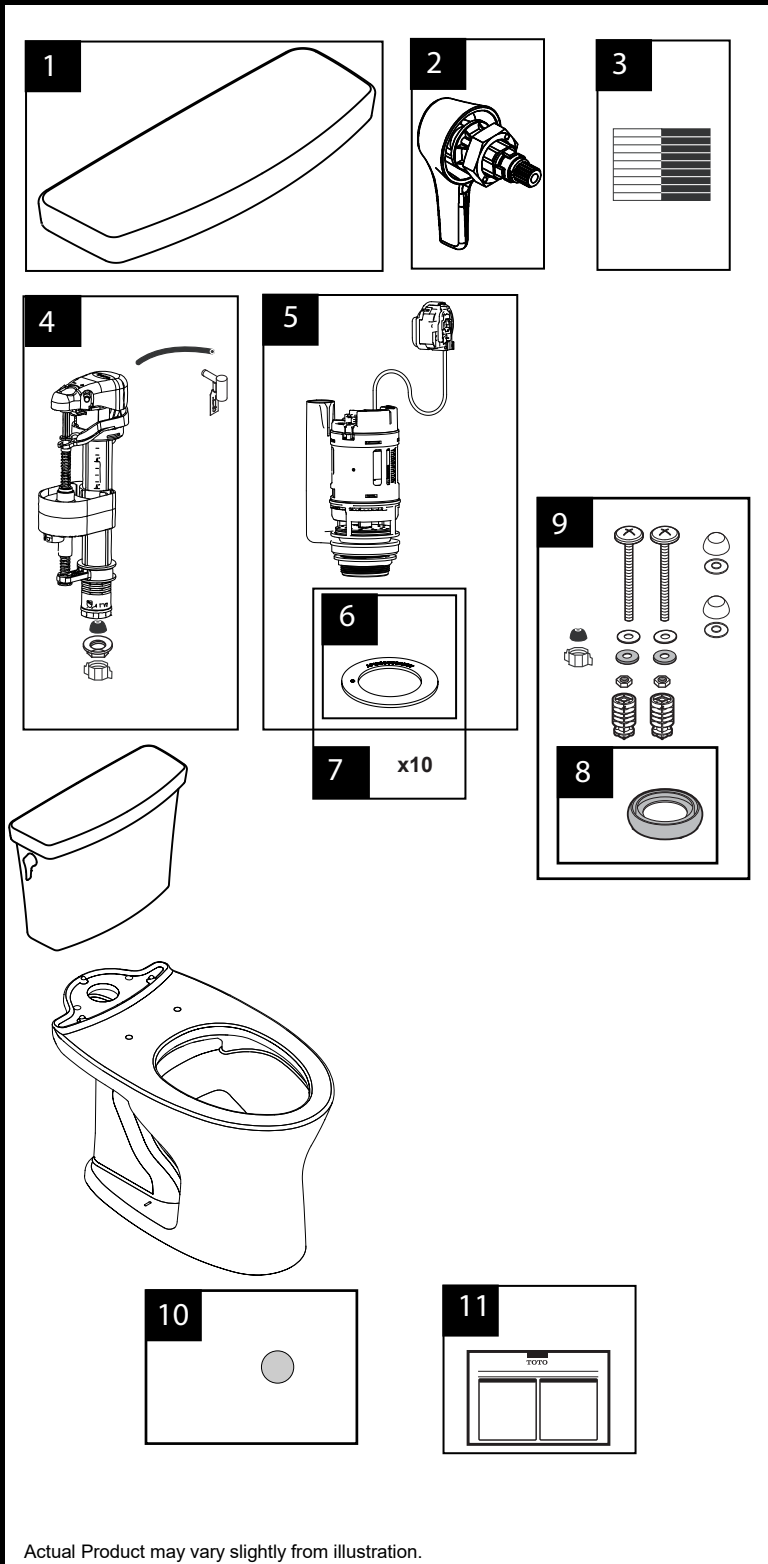

Drake® Transitional
 1.28 & 0.8 Gpf Toilet, Elongated
 DYNAMAX TORNADO FLUSH®, Universal Height,
 (including CEFIONTECT®)

Item	Part	Description
1	TCU748CR#01	Tank Lid w/ Velcro Tape - Cotton
	TCU748CR#03	Tank Lid w/ Velcro Tape - Bone
	TCU748CR#11	Tank Lid w/ Velcro Tape - Colonial White
	TCU748CR#12	Tank Lid w/ Velcro Tape - Sedona Beige
	TCU748CR#51	Tank Lid w/ Velcro Tape - Ebony
2	THU806#CP-A	Trip Lever Handle - Chrome Plated
3	THU107	Velcro Tape
4	TSU813.07-A	Fill Valve Assembly
5	THU776-A	Flush Valve Assembly, 1.28 GPF
6	9BU112E-A	Flush Tower Seal Gasket - 1pc
7	THU744	Flush Tower Seal Gasket
8	9BU109E-A	Tank to Bowl Gasket
9	THU778#01-A	Tank to Bowl Mounting Hardware - Cotton White
	THU778#03-A	Tank to Bowl Mounting Hardware - Bone
	THU778#11-A	Tank to Bowl Mounting Hardware - Colonial White
	THU778#12-A	Tank to Bowl Mounting Hardware - Sedona Beige
	THU778#51-A	Tank to Bowl Mounting Hardware - Ebony
10	0EU147#01-A	Conceal Sticker - Cotton White
	0EU147#03-A	Conceal Sticker - Bone
	0EU147#11-A	Conceal Sticker - Colonial White
	0EU147#12-A	Conceal Sticker - Sedona Beige
	0EU147#51-A	Conceal Sticker - Ebony
11	0GU193	Installation Instruction

Note:

Product Number Explanations

Two-Piece Toilet	Tank	Bowl
(CST) Gravity Type Toilet	(ST) Tank	(CT) Bowl
(MS) Toilet & Seat Combo	(748) Model	(746) Model
(MW) Toilet & WASHLET® Combo	(E) 1.28 Gpf / 0.8Gpf	(C) DYNAMAX TORNADO FLUSH®
(SS) Seat	(M) DUAL-MAX®	(G) CEFIONTECT®
(SW) WASHLET®	(A) AUTO FLUSH Compatible	(T40) WASHLET®+
(748) Model		
(C) DYNAMAX TORNADO FLUSH®		
(E) 1.28 Gpf / 0.8Gpf		
(M) DUAL-MAX®		
(G) CEFIONTECT®		