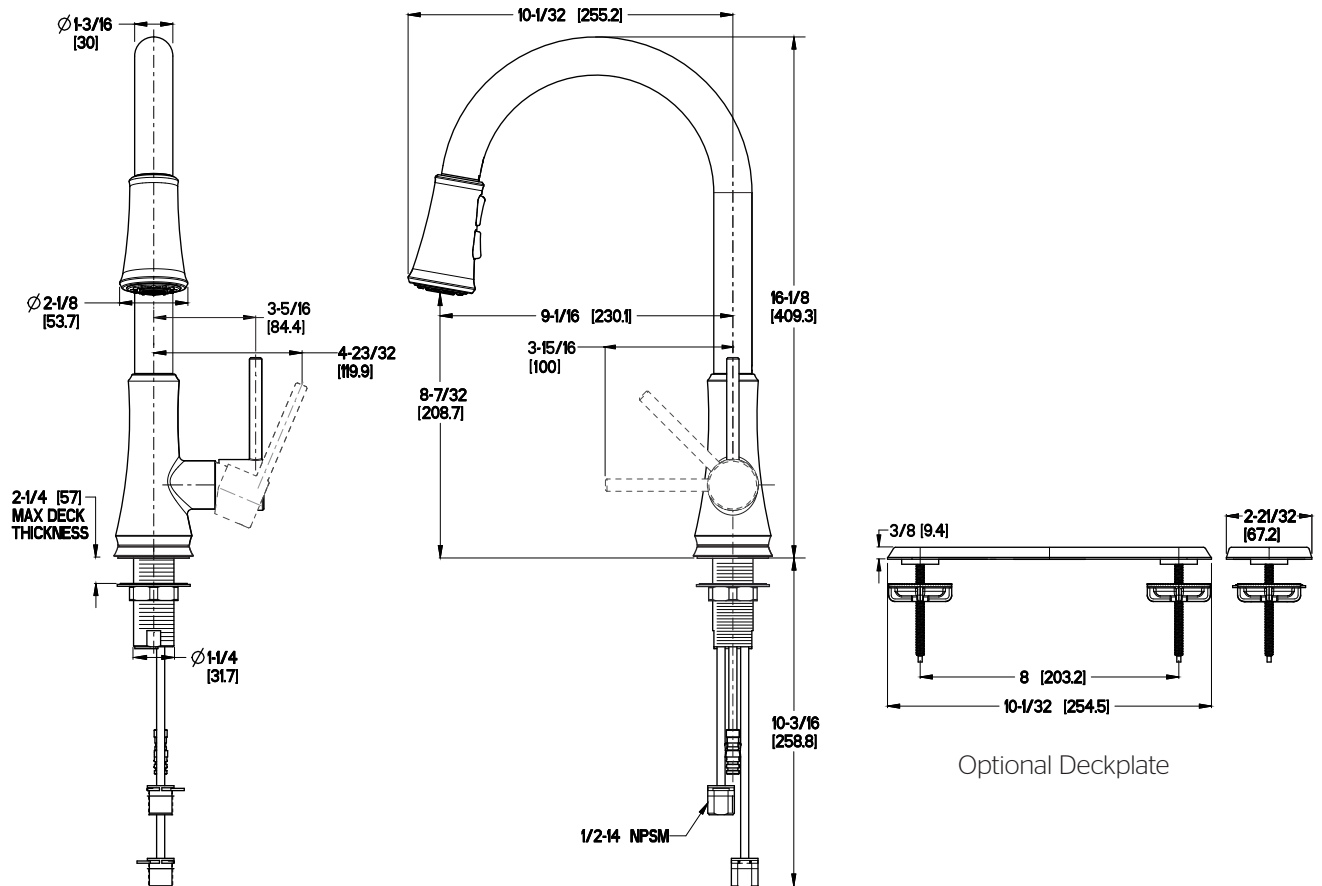

Pfirst Series™ Pull-Down Kitchen Faucet

- G529-PF2B Finish(B)
- G529-PF2C Finish(C)
- G529-PF2S Finish(S)
- G529-PF2Y Finish(Y)

Specifications

- 3 Function Pull-Down Sprayer
- Forward Handle Operation

Features

- 1.8 GPM Flow Rate
- Optional Deckplate Available, Order 961-250*
- 3 Function Pull-Down Sprayer (Stream, Spray, and Pause)
- Pfast Connect™
- Forward Handle Operation
- Pforever Seal Ceramic Disc Valve
- Pforever Warranty®

Dimensions

$\varnothing 1\text{-}3/8$ Min to $\varnothing 1\text{-}1/2$ Max. Deck Hole Openings