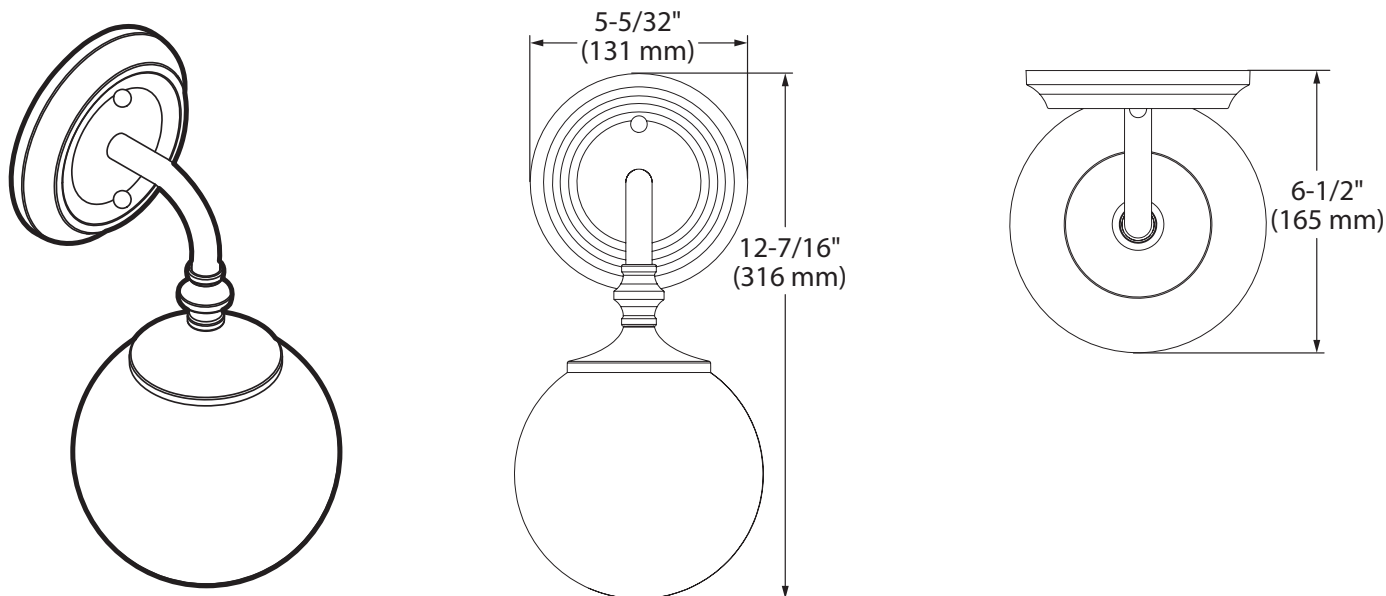

Colinet™ Technical Specification

YB0561

1-Globe Light Fixture

Dimensions:

Product Information:

Stock Numbers: YB0561CH – CHROME
YB0561BN – BRUSHED NICKEL
YB0561BG – BRUSHED GOLD
YB0561BL – MATTE BLACK

Globe Service Kit: YB0569

Materials: Zinc, glass

Voltage: 120v

Bulb: 60 W max bulb (not included); type B10

UL Listed: Yes – for dry locations

Important Notes: Turn off power during installation. Do not connect or disconnect under load.