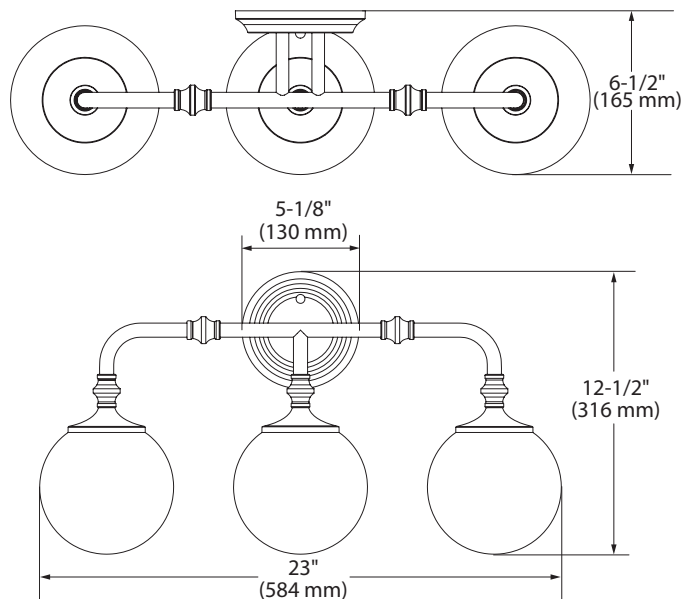

Colinet™ Technical Specification

YB0563

3-Globe Light Fixture

Dimensions:

Product Information:

Stock Numbers: YB0563CH – CHROME
YB0563BN – BRUSHED NICKEL
YB0563BG – BRUSHED GOLD
YB0563BL – MATTE BLACK

Globe Service Kit: YB0569

Materials: Zinc, glass

Voltage: 120v

Bulb: 60 W max bulb (not included); type B10

UL Listed: Yes – for dry locations

Important Notes: Turn off power during installation. Do not connect or disconnect under load.