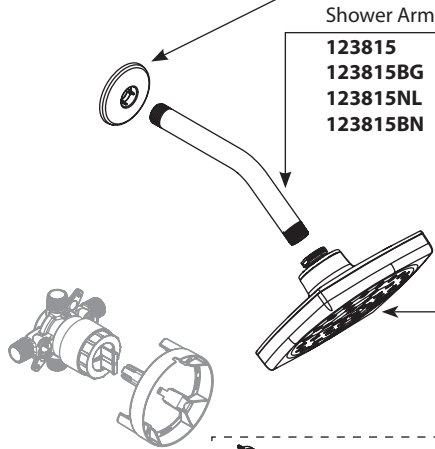

- Order by Part Number
- Trim can be used with U130 series or U140 series valve

Shower Arm Flange

137488	Chrome
137488BG	Brushed Gold
137488NL	Polished Nickel
137488BN	Brushed Nickel

Shower Arm

123815	Chrome
123815BG	Brushed Gold
123815NL	Polished Nickel
123815BN	Brushed Nickel