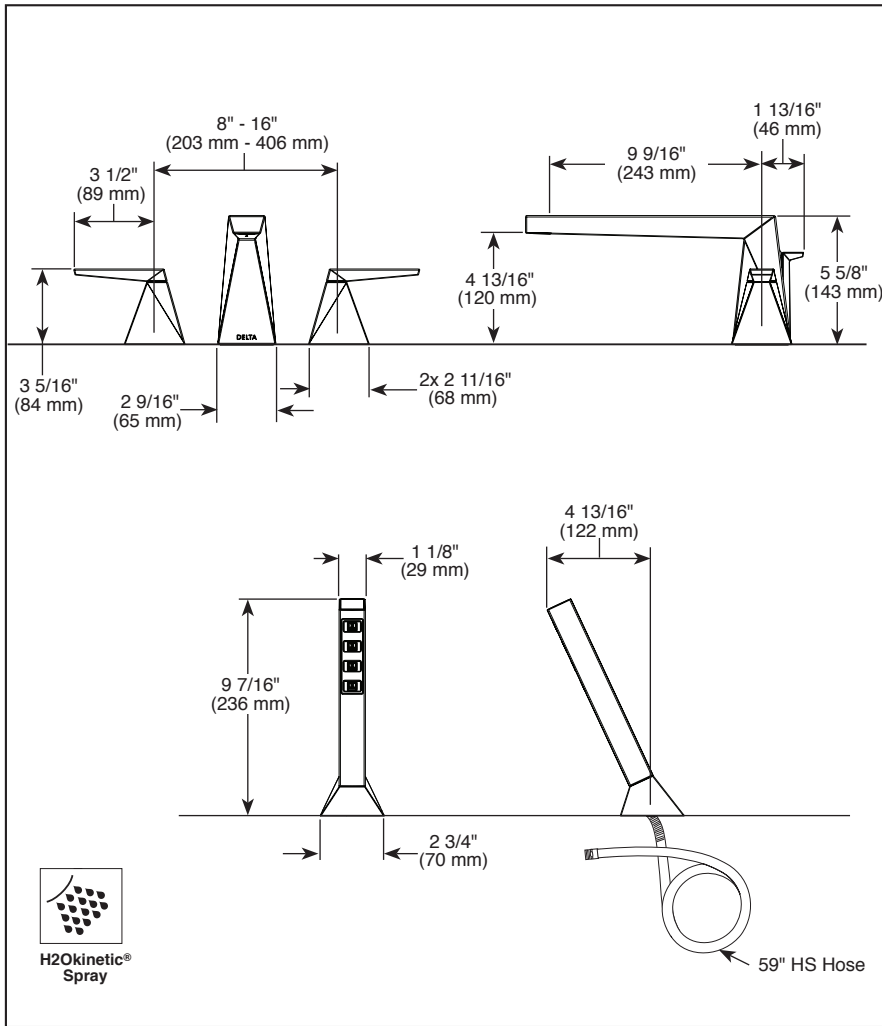

Submitted Model No.: _____

Specific Features: _____

▲ Designate proper finish suffix

see what Delta can do™

ROMAN TUB/WHIRLPOOL FAUCET TRIM

- Trillian™ Bath Collection
- Three Hole Installation (T2743 Series)
- Four Hole Installation (T4743 Series)

STANDARD SPECIFICATIONS:

- Temperature and volume controlled with handles
- Rough-In kit must also be ordered to complete installation (R4707 for four hole and R2707 for three hole). There are separate specification sheets on each rough-in kit if more details are required.
- Hand shower includes certified double check valves for backflow prevention (T4743)
- Hand shower max flow rate 1.75 gpm @ 80 psi, 6.6 L/min @ 550 kPa
- Red/blue indicators