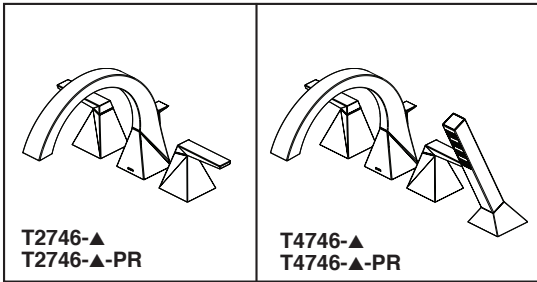

see what Delta can do™

ROMAN TUB/WHIRLPOOL FAUCET TRIM

T2746-▲
T2746-▲-PR

T4746-▲
T4746-▲-PR

Submitted Model No.: _____

Specific Features: _____

H2Okinetik®
Spray

▲ Designate proper finish suffix

STANDARD SPECIFICATIONS:

- Temperature and volume controlled with handles
- Rough-In kit must also be ordered to complete installation (R4707 for four hole and R2707 for three hole). There are separate specification sheets on each rough-in kit if more details are required.
- Hand shower includes certified double check valves for backflow prevention (T4746)
- Hand shower max flow rate 1.75 gpm @ 80 psi, 6.6 L/min @ 550 kPa
- Red/blue indicators