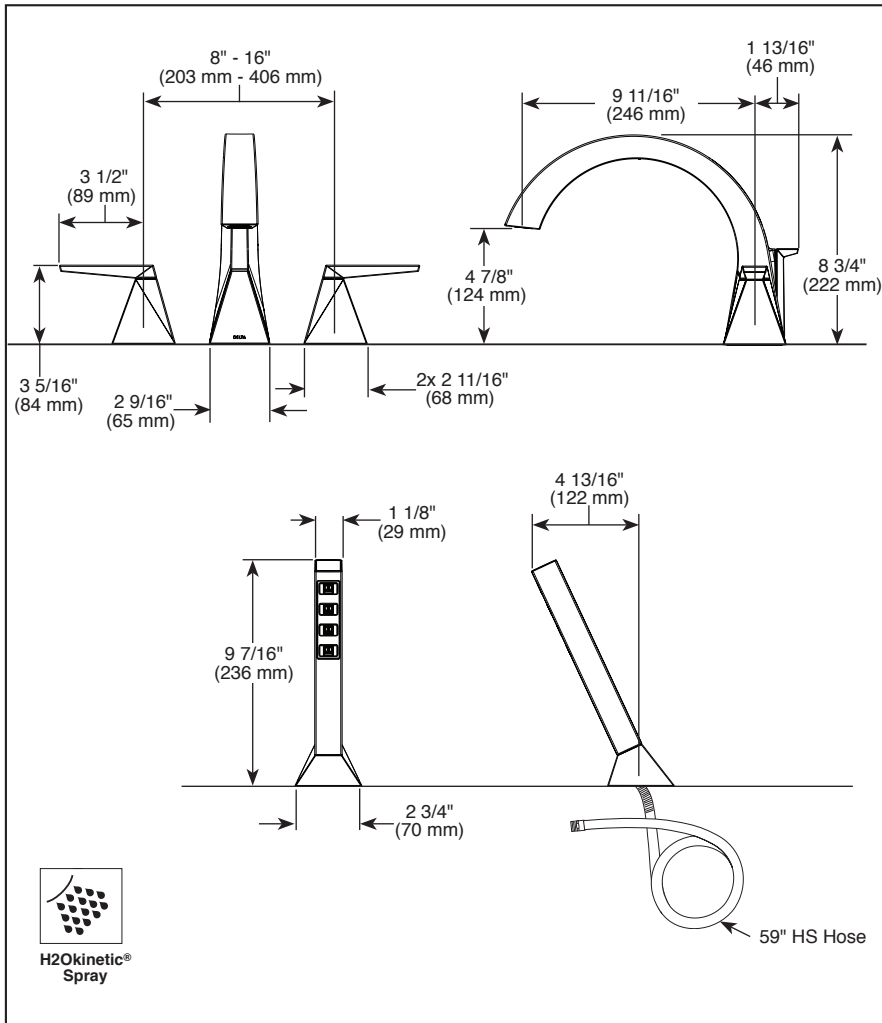

see what Delta can do™

ROMAN TUB/WHIRLPOOL FAUCET TRIM

T2746-▲
T2746-▲-PR

T4746-▲
T4746-▲-PR

Submitted Model No.: _____

Specific Features: _____

H2Okinetik®
Spray

▲ Designate proper finish suffix

- Trillian™ Bath Collection
- Three Hole Installation (T2746 Series)
- Four Hole Installation (T4746 Series)

FEATURES:

- Single setting H₂Okinetic® hand shower (T4746)
- Lumicoat™ Finish (brilliance finishes only) on model numbers with "PR"
- Lumicoat™ Finishes easily wipe clean without cleaners and chemicals on the products most commonly touched areas

STANDARD SPECIFICATIONS:

- Temperature and volume controlled with handles
- Rough-In kit must also be ordered to complete installation (R4707 for four hole and R2707 for three hole). There are separate specification sheets on each rough-in kit if more details are required.
- Hand shower includes certified double check valves for backflow prevention (T4746)
- Hand shower max flow rate 1.75 gpm @ 80 psi, 6.6 L/min @ 550 kPa
- Red/blue indicators