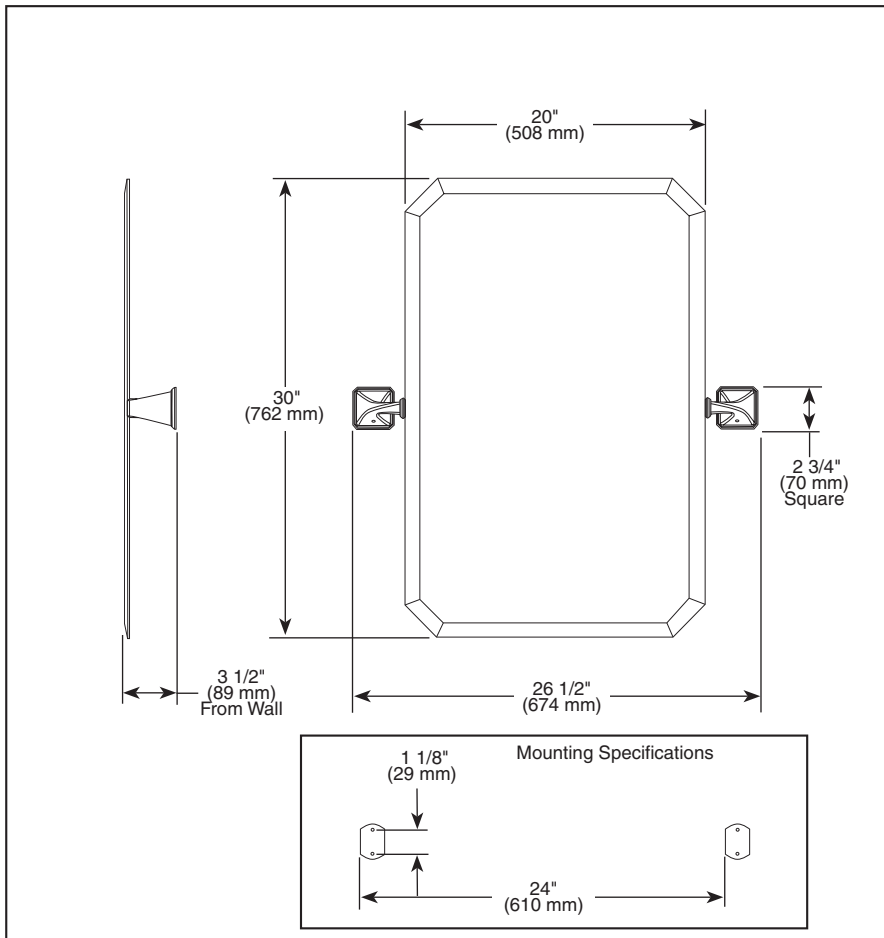

BRIZO®

ACCESSORIES

- Virage™ Bath Collection
- Mirror

Submitted Model No.: _____

Specific Features: _____

▲ Designate proper finish suffix

STANDARD SPECIFICATIONS:

- Wood blocking is preferable behind all wall surfaces. If wood blocking is not available, the following fasteners are suggested: Tile/Masonry-use plastic anchors provided. Plaster/drywall-use metal anchors provided.
- Mounting hardware and mounting instructions included with product.
- Mirror can be mounted only with tilting mounting posts.