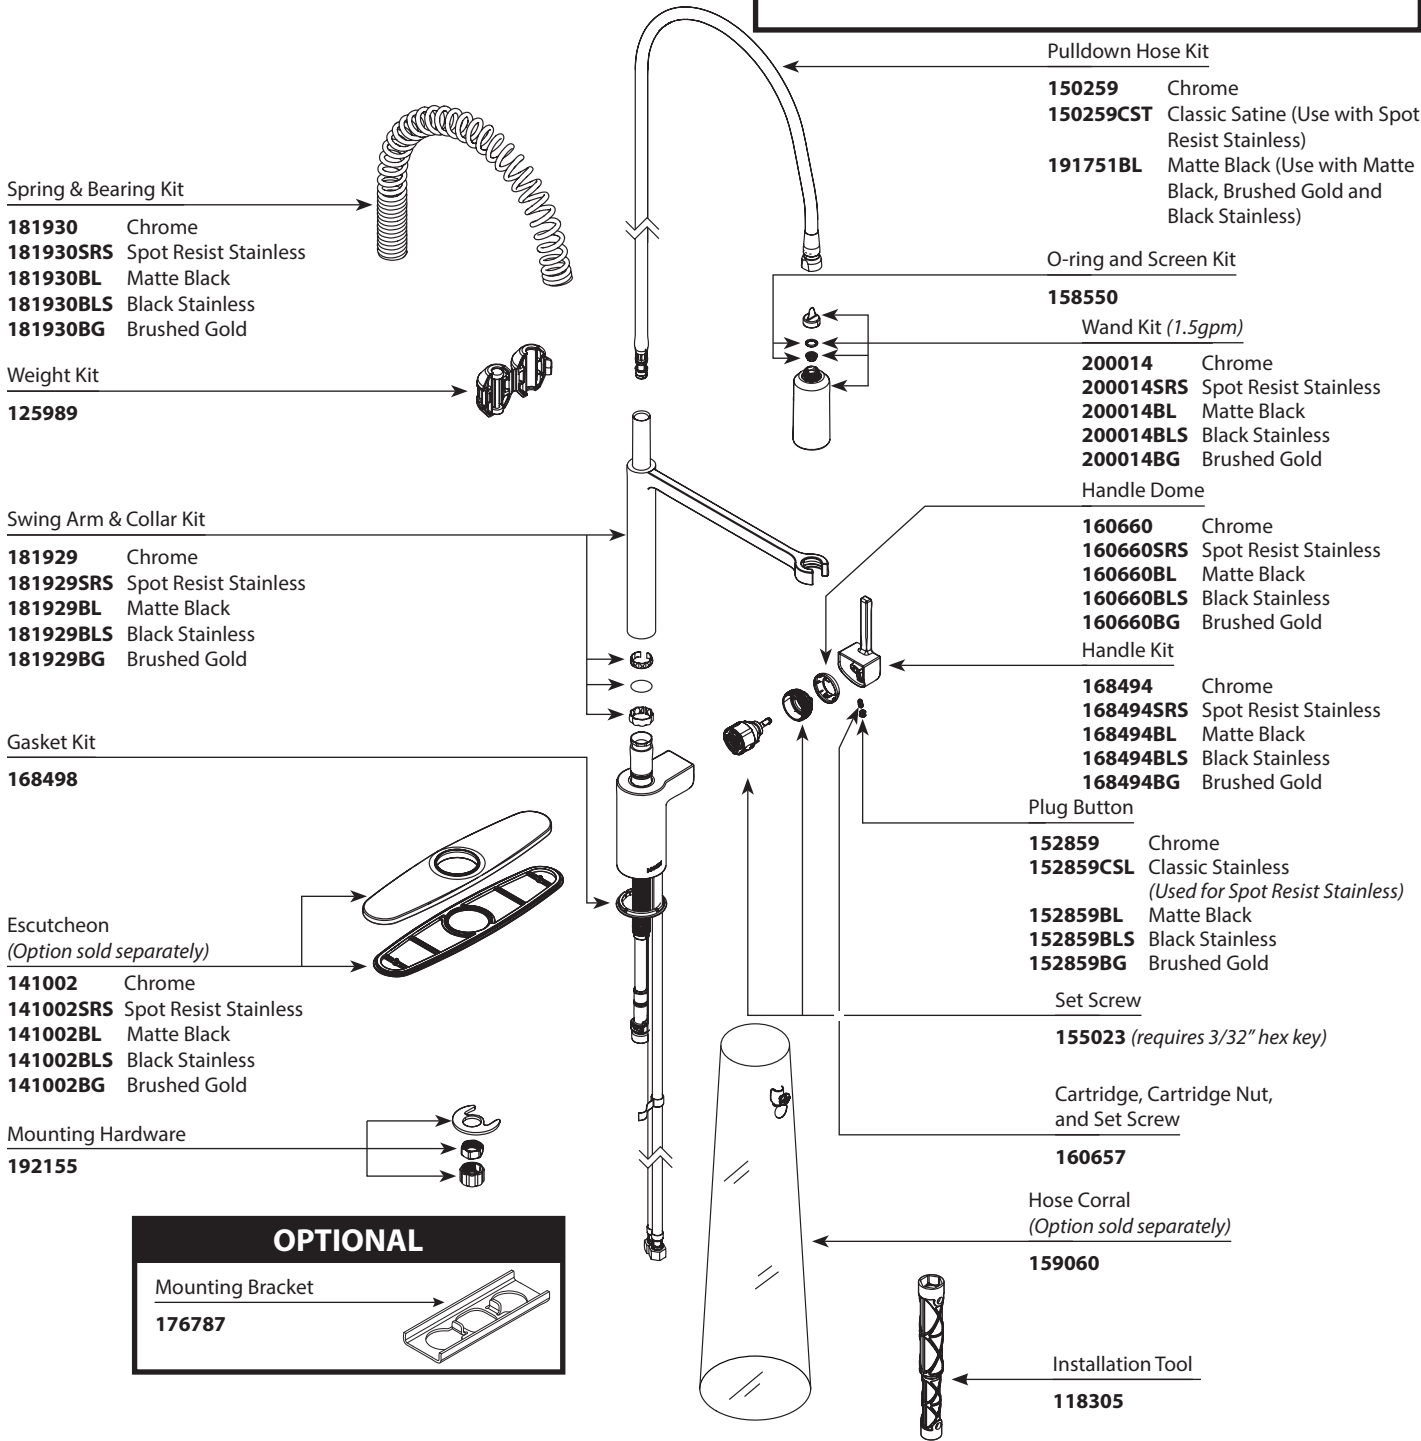

■ Order by Part Number

*There is more than one version of this model.
Page down to identify the version you have.*

ALIGN™ Single Handle Pre-Rinse Spring Pulldown Kitchen Faucet		
MODEL	HANDLE	FINISH
5923	Lever	Chrome
5923SRS	Lever	Spot Resist Stainless
5923BL	Lever	Matte Black
5923BLS	Lever	Black Stainless
5923BG	Lever	Brushed Gold

OPTIONAL

Mounting Bracket
176787

■ Order by Part Number

ALIGN™ Single Handle Pre-Rinse Spring Pull-down Kitchen Faucet		
MODEL	HANDLE	FINISH
5923	Lever	Chrome
5923SRS	Lever	Spot Resist Stainless
5923BL	Lever	Matte Black