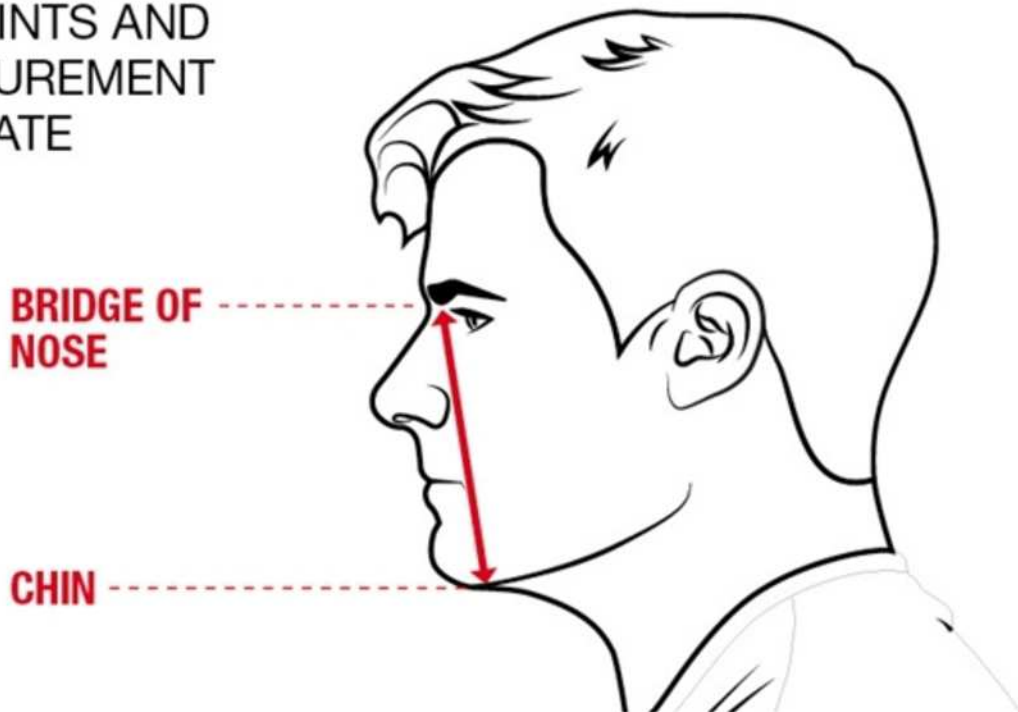

FACE MASK SIZE GUIDE

MEASURE BODY AT
SPECIFIED POINTS AND
MATCH MEASUREMENT
TO APPROPRIATE
SIZE RANGE.

SIZE

S/M

L/XL

**BRIDGE OF
NOSE TO CHIN**

$3\frac{1}{2}'' - 4\frac{15}{16}''$
8.9 cm – 12.5 cm

$4\frac{3}{4}'' - 5\frac{1}{2}''$
12 cm – 13.9 cm