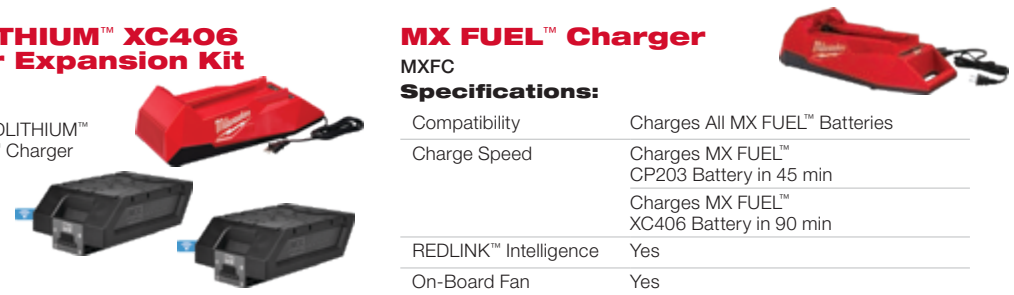

MX FUEL™ Charger
MXFC

Specifications:

Compatibility	Charges All MX FUEL™ Batteries
Charge Speed	Charges MX FUEL™ CP203 Battery in 45 min Charges MX FUEL™ XC406 Battery in 90 min
REDLINK™ Intelligence	Yes
On-Board Fan	Yes
Cell Voltage Monitoring	Yes
On-Board Indicator Light	Yes
Warranty	2 Year

LEARN MORE

NEW ONE-KEY™ BLUETOOTH™ TRACKING TAG

AVAILABLE IN
1 PC 48-21-2301   2 PC 48-21-2302   10 PC 48-21-2310

DOWNLOAD THE FREE APP NOW!

Apple, the Apple logo and iBeacon are trademarks of Apple Inc., registered in the U.S. and other countries. App Store is a service mark of Apple Inc. Google Play and the Google Play logo are trademarks of Google Inc.
The Bluetooth® word mark and logos are registered trademarks owned by the Bluetooth SIG, Inc. and any use of such marks by Milwaukee Tool is under license. Other trademarks and trade names are those of their respective owners.