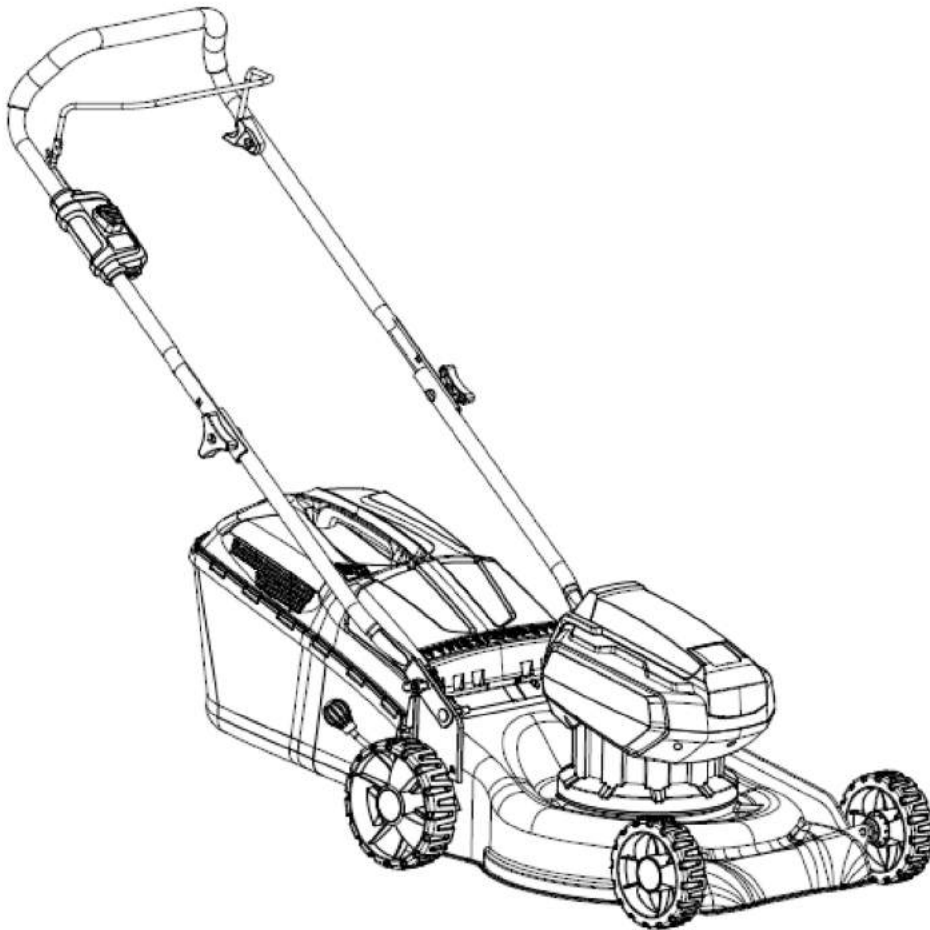

redback

40V Lithium Ion Lawn Mower

MODEL E142C

Specifications

Warranty & Specifications

IMPORTANT NOTICE

We, the manufacturer, reserve the right to change the product and/or specifications in this manual without notification. The manual is for information usage only and the pictures and drawings depicted herein are for reference only.

Record the information below for future reference.

Model No. _____

Serial No. _____

Date of Purchase _____

Place of Purchase _____

SKU/Part No.	E142C
Battery Type	Lithium-Ion
Description	40V Lithium Ion Cordless Lawn Mower
Rated Voltage	40 Volts DC
Idle Speed	3300rpm
Cutting Width	15.5 in.
Cutting Height	1 in. - 3 in.
Grass Catcher Capacity	10.5 Gallon
Wheel Size	10 in. (Rear), 7 in. (Front)
Shipping Weight	38 lbs (Without Battery)
Run Time	65 Min (Max)
Deck Size	17 in.
Sound Level	96 db
Warranty	1-Year